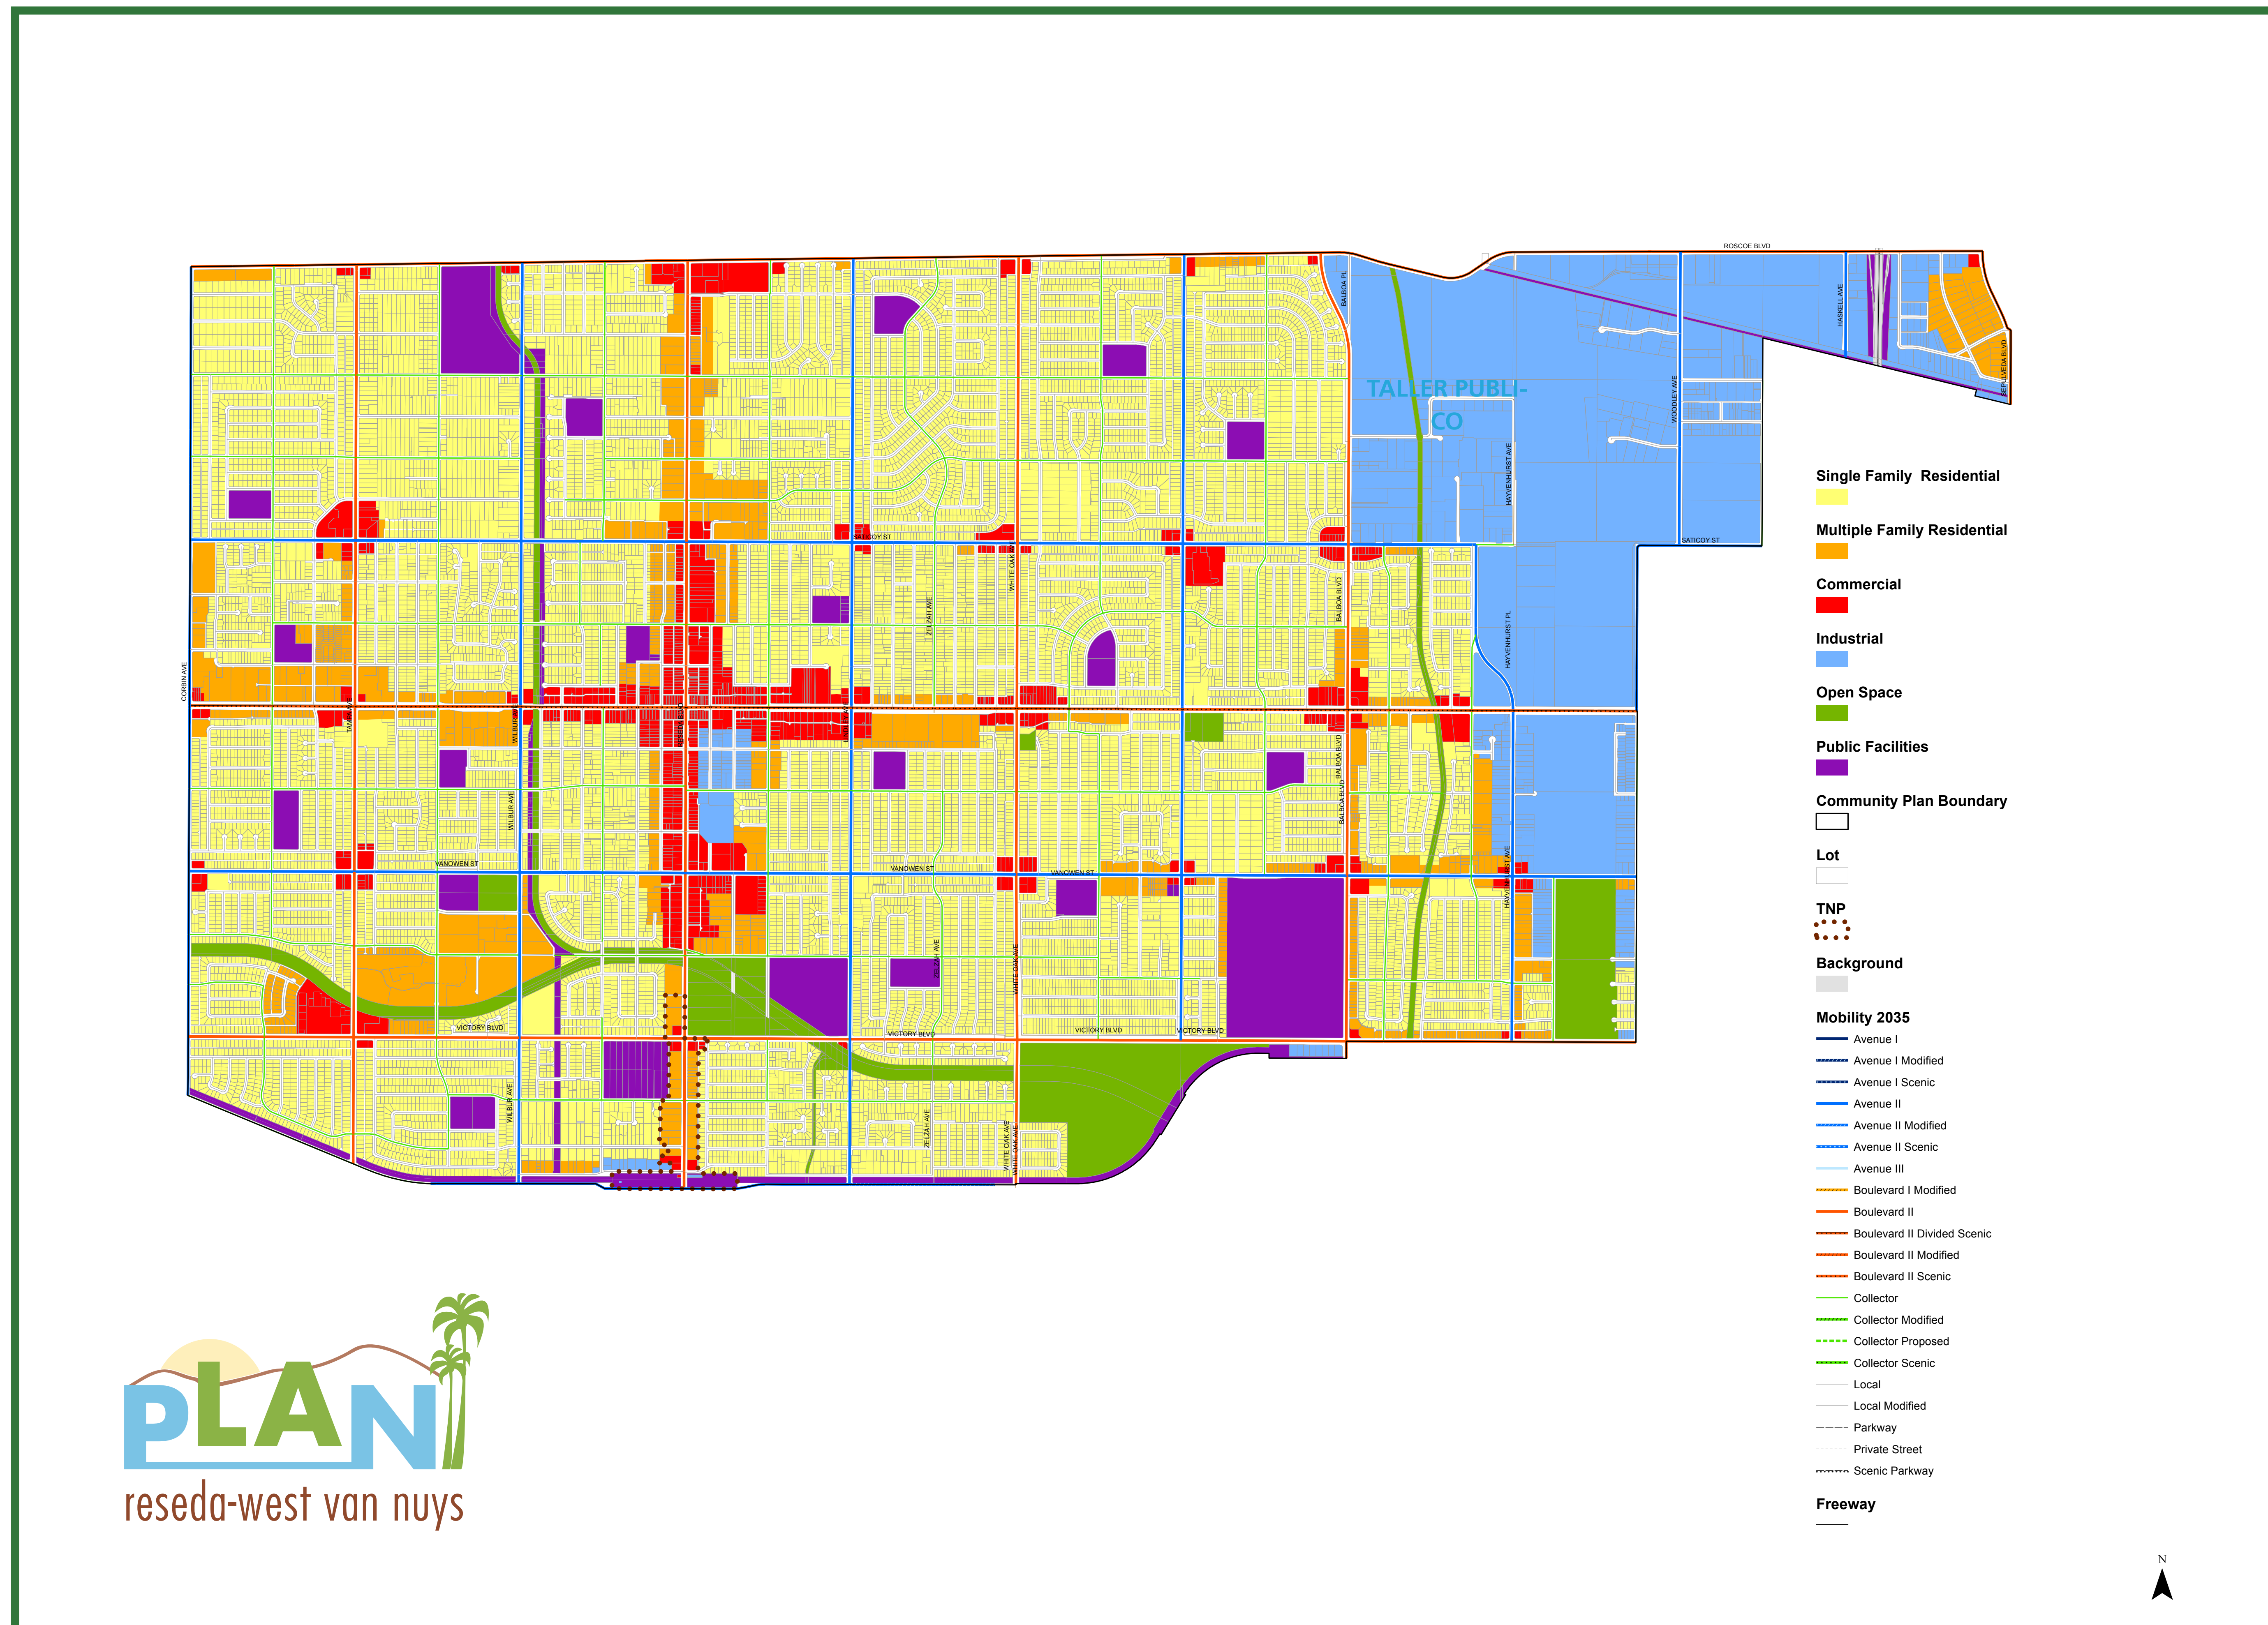

RESEDA - WEST VAN NUYS

Planning a Dynamic Future for Reseda and West Van Nuys

NOTE: For Informational Purposes Only

Generalized Community Plan Land Use Map

RESEDA - WEST VAN NUYS

Preserving Residential Neighborhoods

NOTE: For Informational Purposes Only

Generalized Land Use Map for Single-Family and Multi-Family

RESEDA - WEST VAN NUYS

Commerce and Industry

NOTE: For Informational Purposes Only

Generalized Land Use Map for Commerce and Industry

RESEDA - WEST VAN NUYS

Parks and Public Realm

NOTE: For Informational Purposes Only

Generalized Land Use Map for Parks, Open Space, and Public Facilities

RESEDA - WEST VAN NUYS

Mobility

NOTE: For Informational Purposes Only

Orange Line Transit Neighborhoods Plan Map