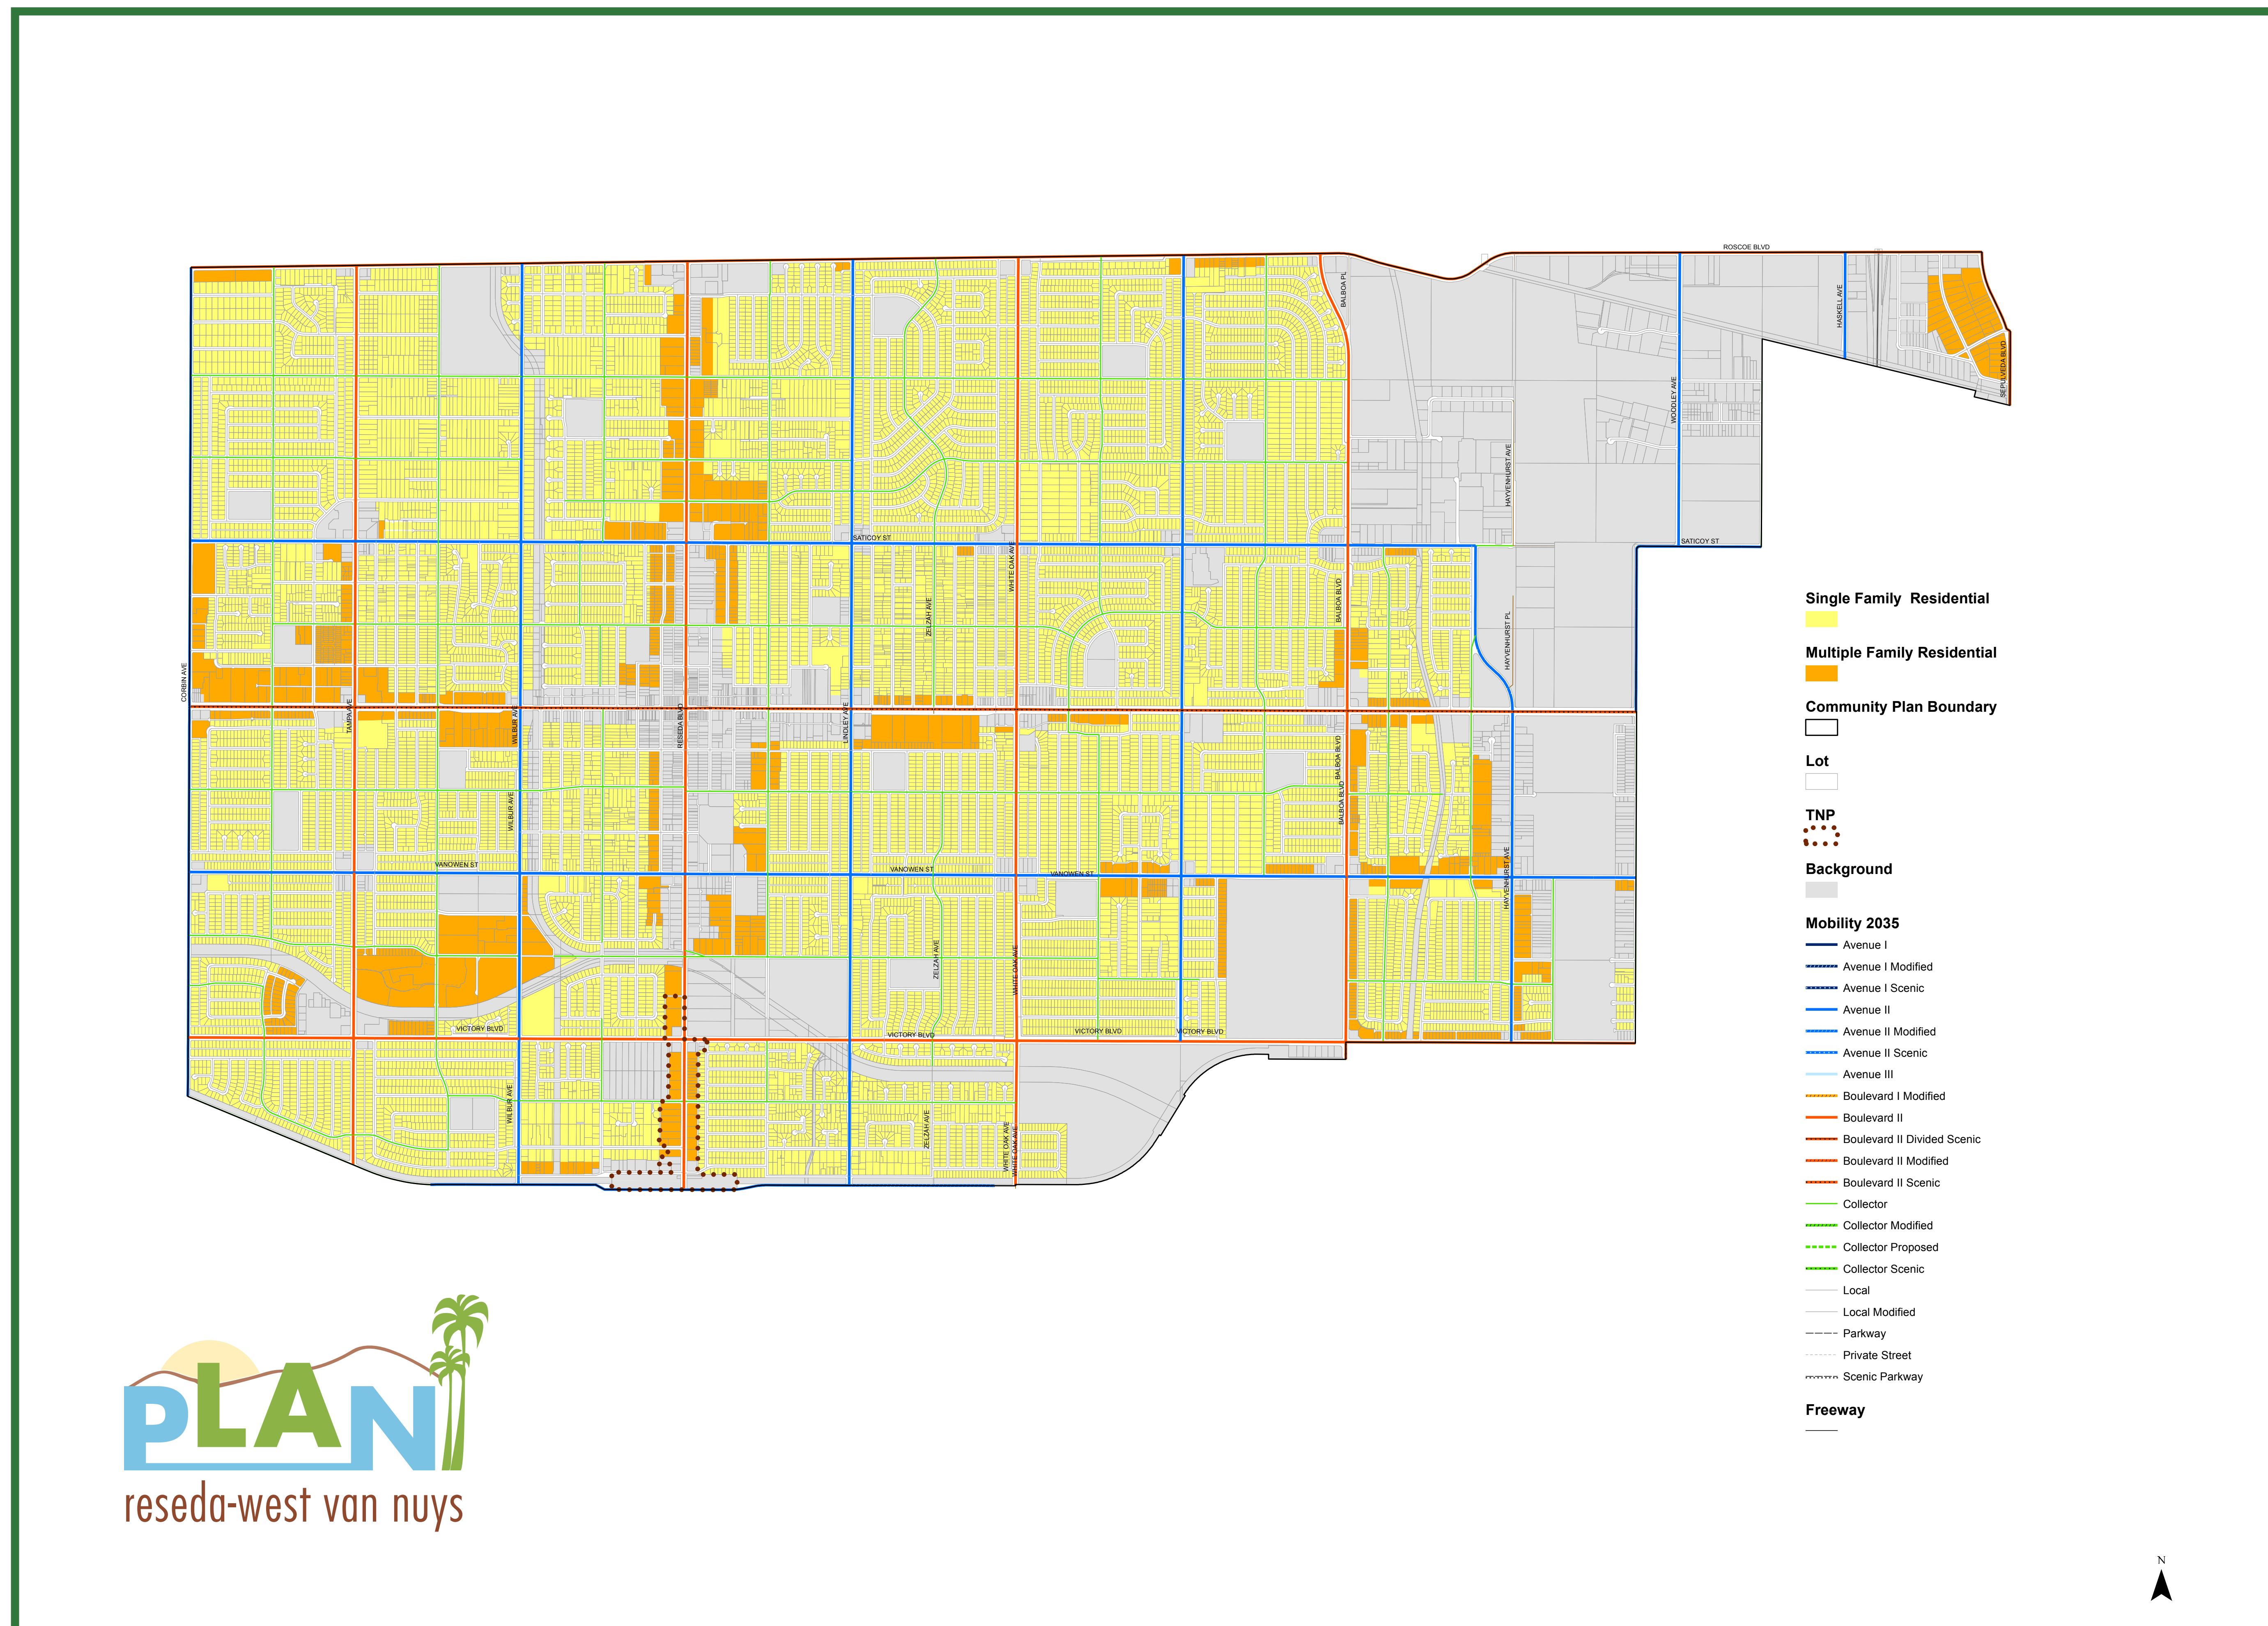

RESEDA - WEST VAN NUYS

Planning a Dynamic Future for Reseda and West Van Nuys

NOTE: For Informational Purposes Only

Generalized Community Plan Land Use Map

RESEDA - WEST VAN NUYS

Preserving Residential Neighborhoods

NOTE: For Informational Purposes Only

Generalized Land Use Map for Single-Family and Multi-Family

RESEDA - WEST VAN NUYS

Commerce and Industry

NOTE: For Informational Purposes Only

Generalized Land Use Map for Commerce and Industry

RESEDA - WEST VAN NUYS

Parks and Public Realm

NOTE: For Informational Purposes Only

Generalized Land Use Map for Parks, Open Space, and Public Facilities

RESEDA - WEST VAN NUYS

Mobility

NOTE: For Informational Purposes Only

Orange Line Transit Neighborhoods Plan Map