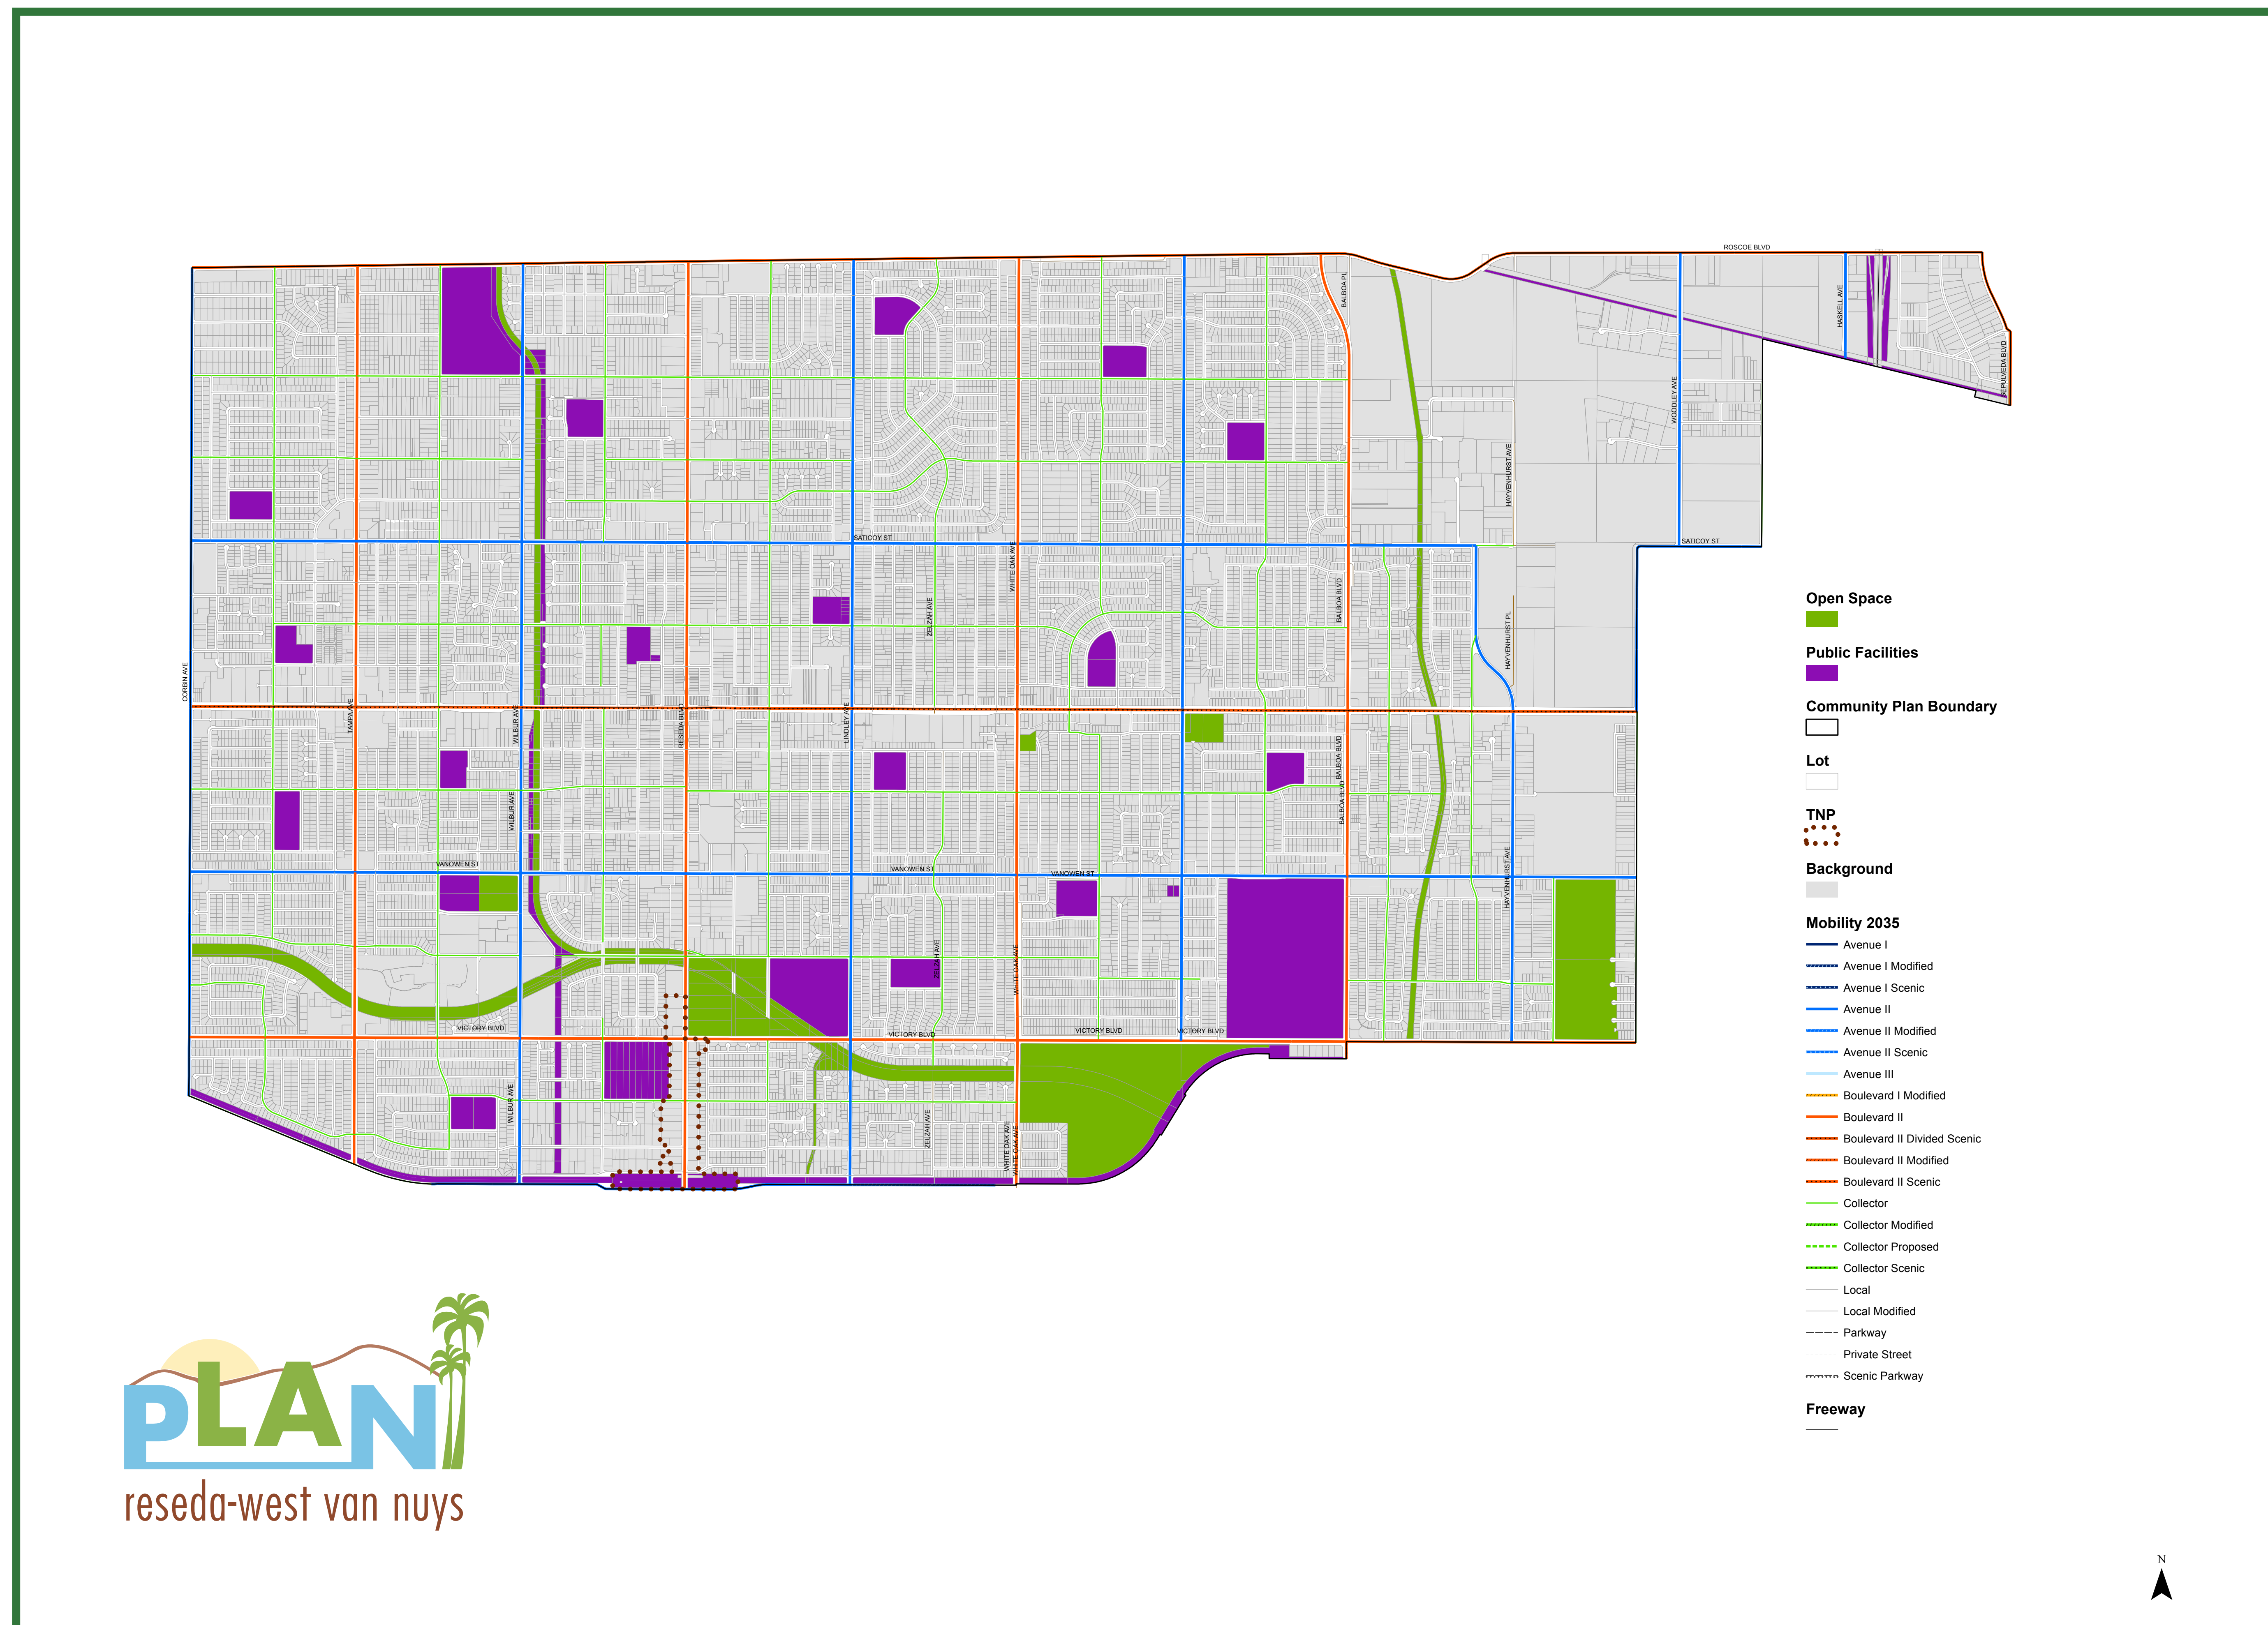

RESEDA - WEST VAN NUYS

Planning a Dynamic Future for Reseda and West Van Nuys

NOTE: For Informational Purposes Only

Generalized Community Plan Land Use Map

RESEDA - WEST VAN NUYS

Preserving Residential Neighborhoods

NOTE: For Informational Purposes Only

Generalized Land Use Map for Single-Family and Multi-Family

RESEDA - WEST VAN NUYS

Commerce and Industry

NOTE: For Informational Purposes Only

Generalized Land Use Map for Commerce and Industry

RESEDA - WEST VAN NUYS

Parks and Public Realm

NOTE: For Informational Purposes Only

Generalized Land Use Map for Parks, Open Space, and Public Facilities

RESEDA - WEST VAN NUYS

Mobility

NOTE: For Informational Purposes Only

Orange Line Transit Neighborhoods Plan Map