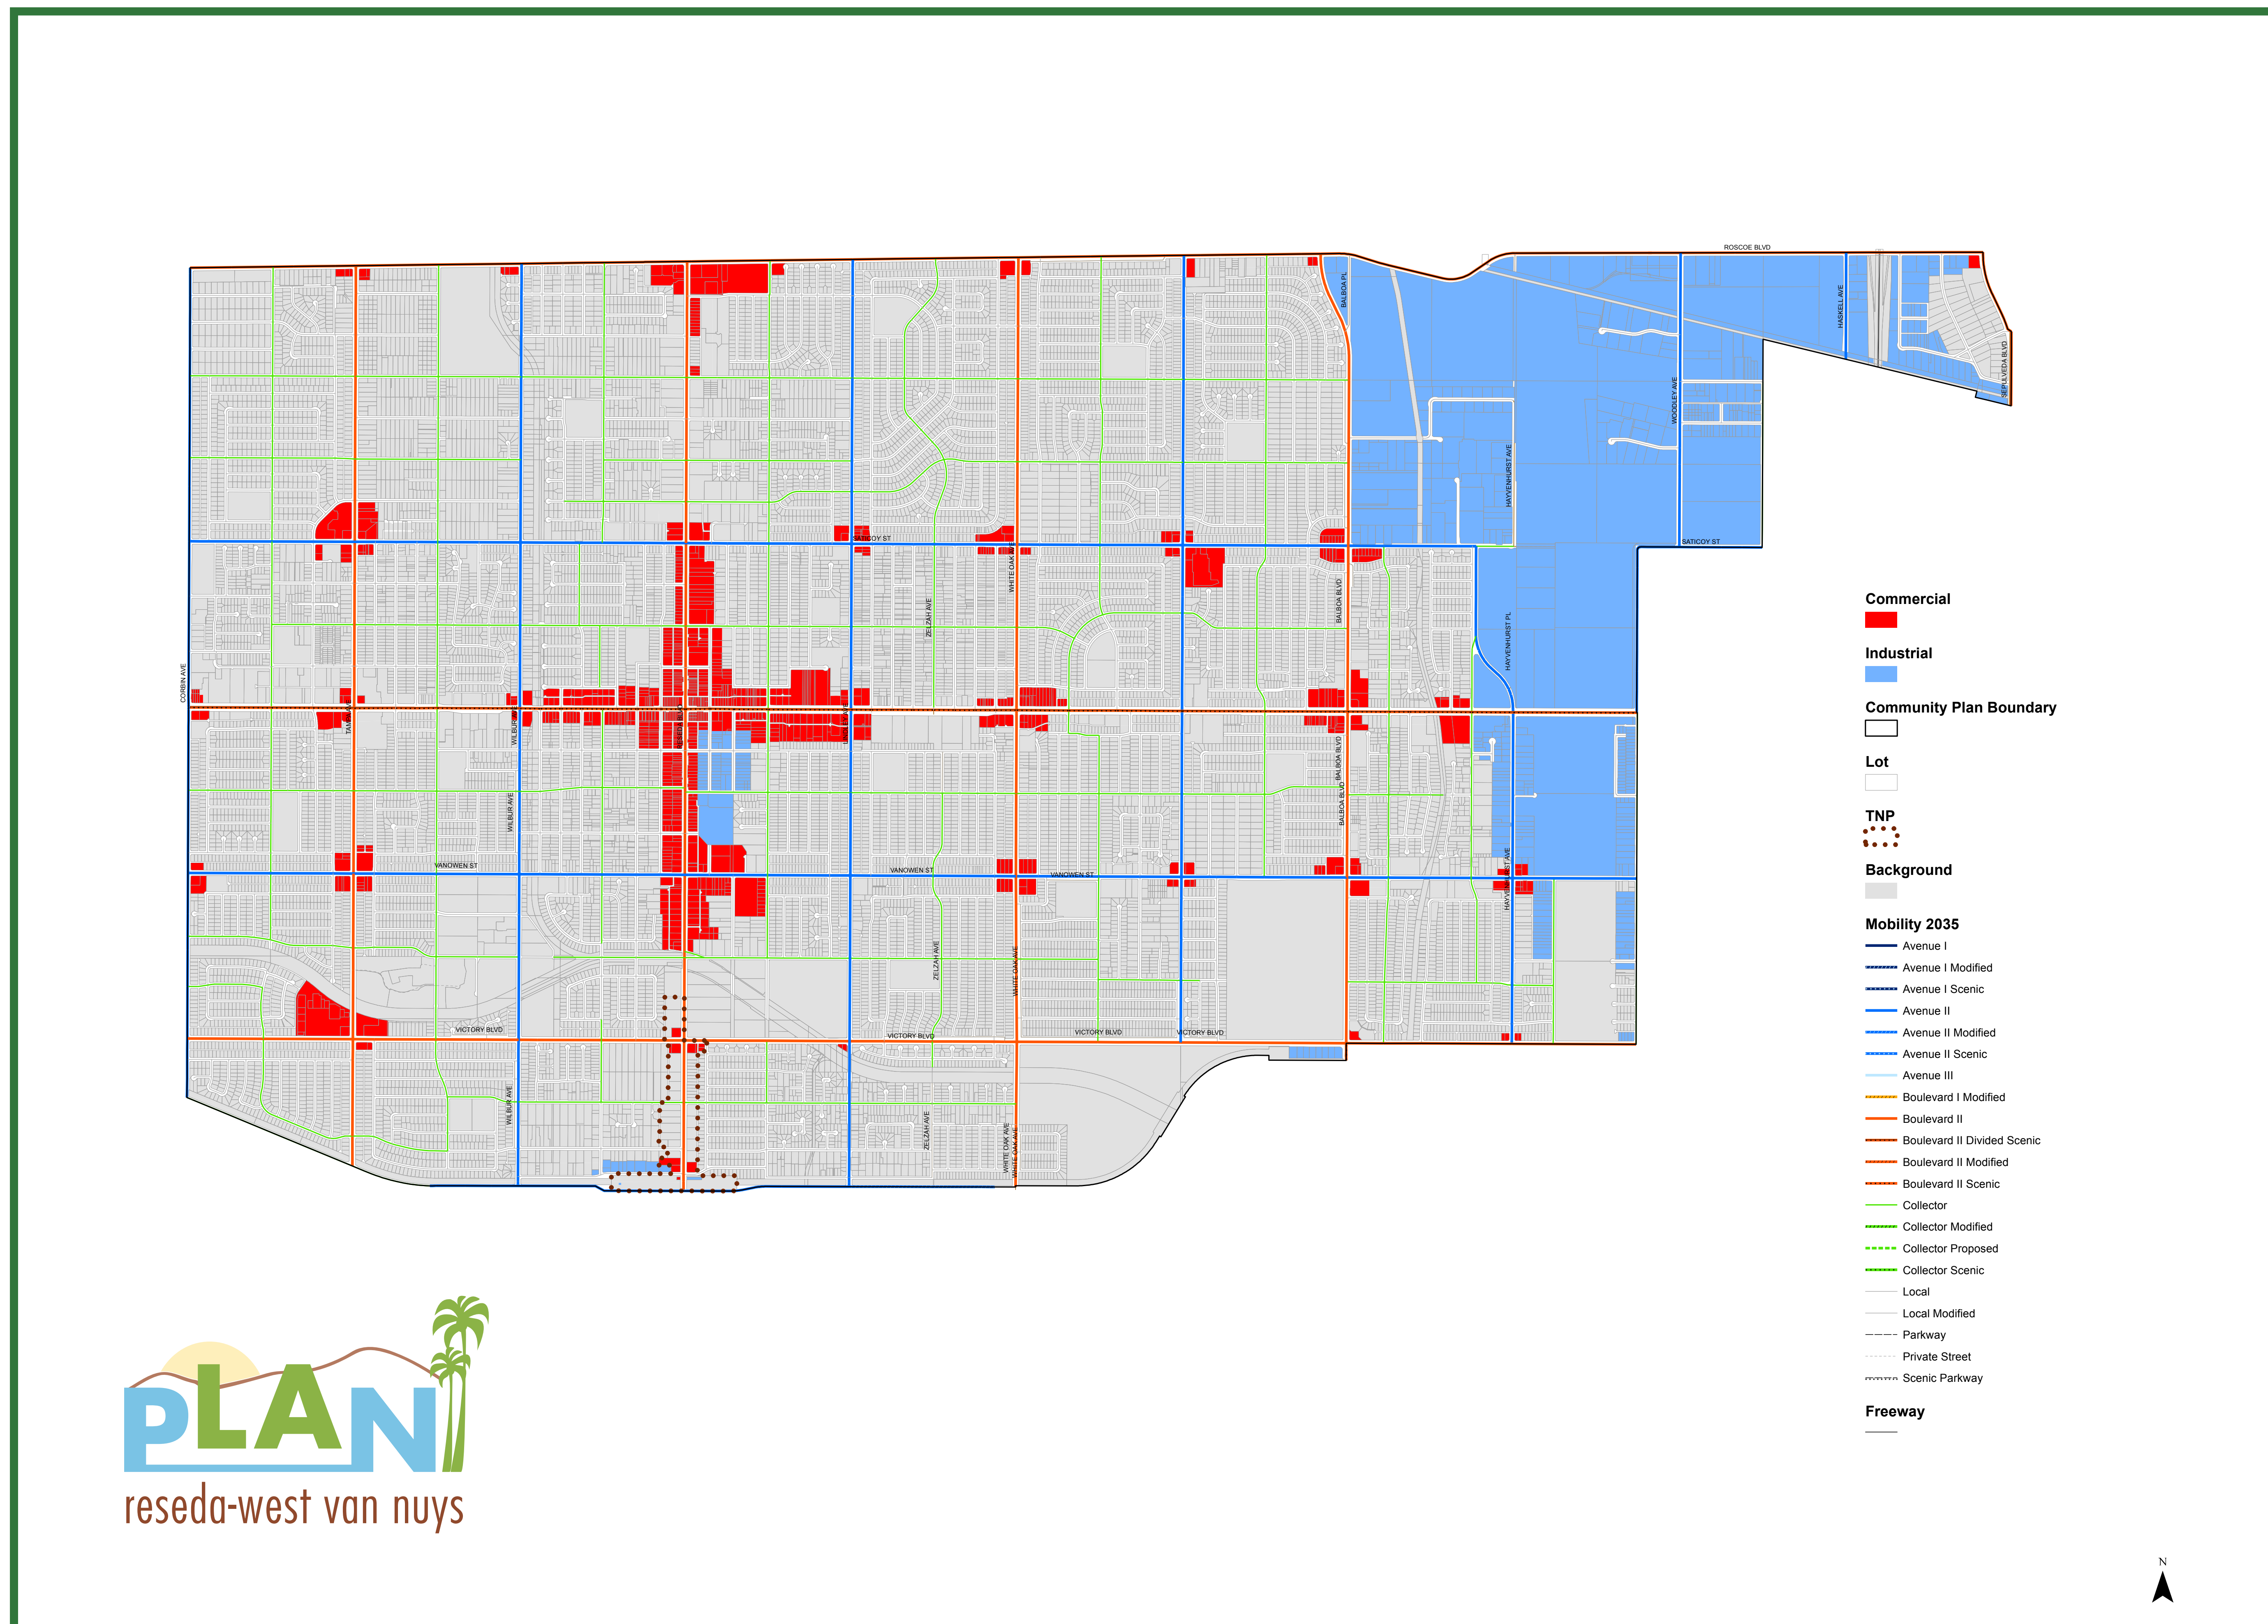

RESEDA - WEST VAN NUYS

Planning a Dynamic Future for Reseda and West Van Nuys

NOTE: For Informational Purposes Only

Generalized Community Plan Land Use Map

RESEDA - WEST VAN NUYS

Preserving Residential Neighborhoods

NOTE: For Informational Purposes Only

Generalized Land Use Map for Single-Family and Multi-Family

RESEDA - WEST VAN NUYS

Commerce and Industry

NOTE: For Informational Purposes Only

Generalized Land Use Map for Commerce and Industry

RESEDA - WEST VAN NUYS

Parks and Public Realm

NOTE: For Informational Purposes Only

Generalized Land Use Map for Parks, Open Space, and Public Facilities

RESEDA - WEST VAN NUYS

Mobility

NOTE: For Informational Purposes Only

Orange Line Transit Neighborhoods Plan Map