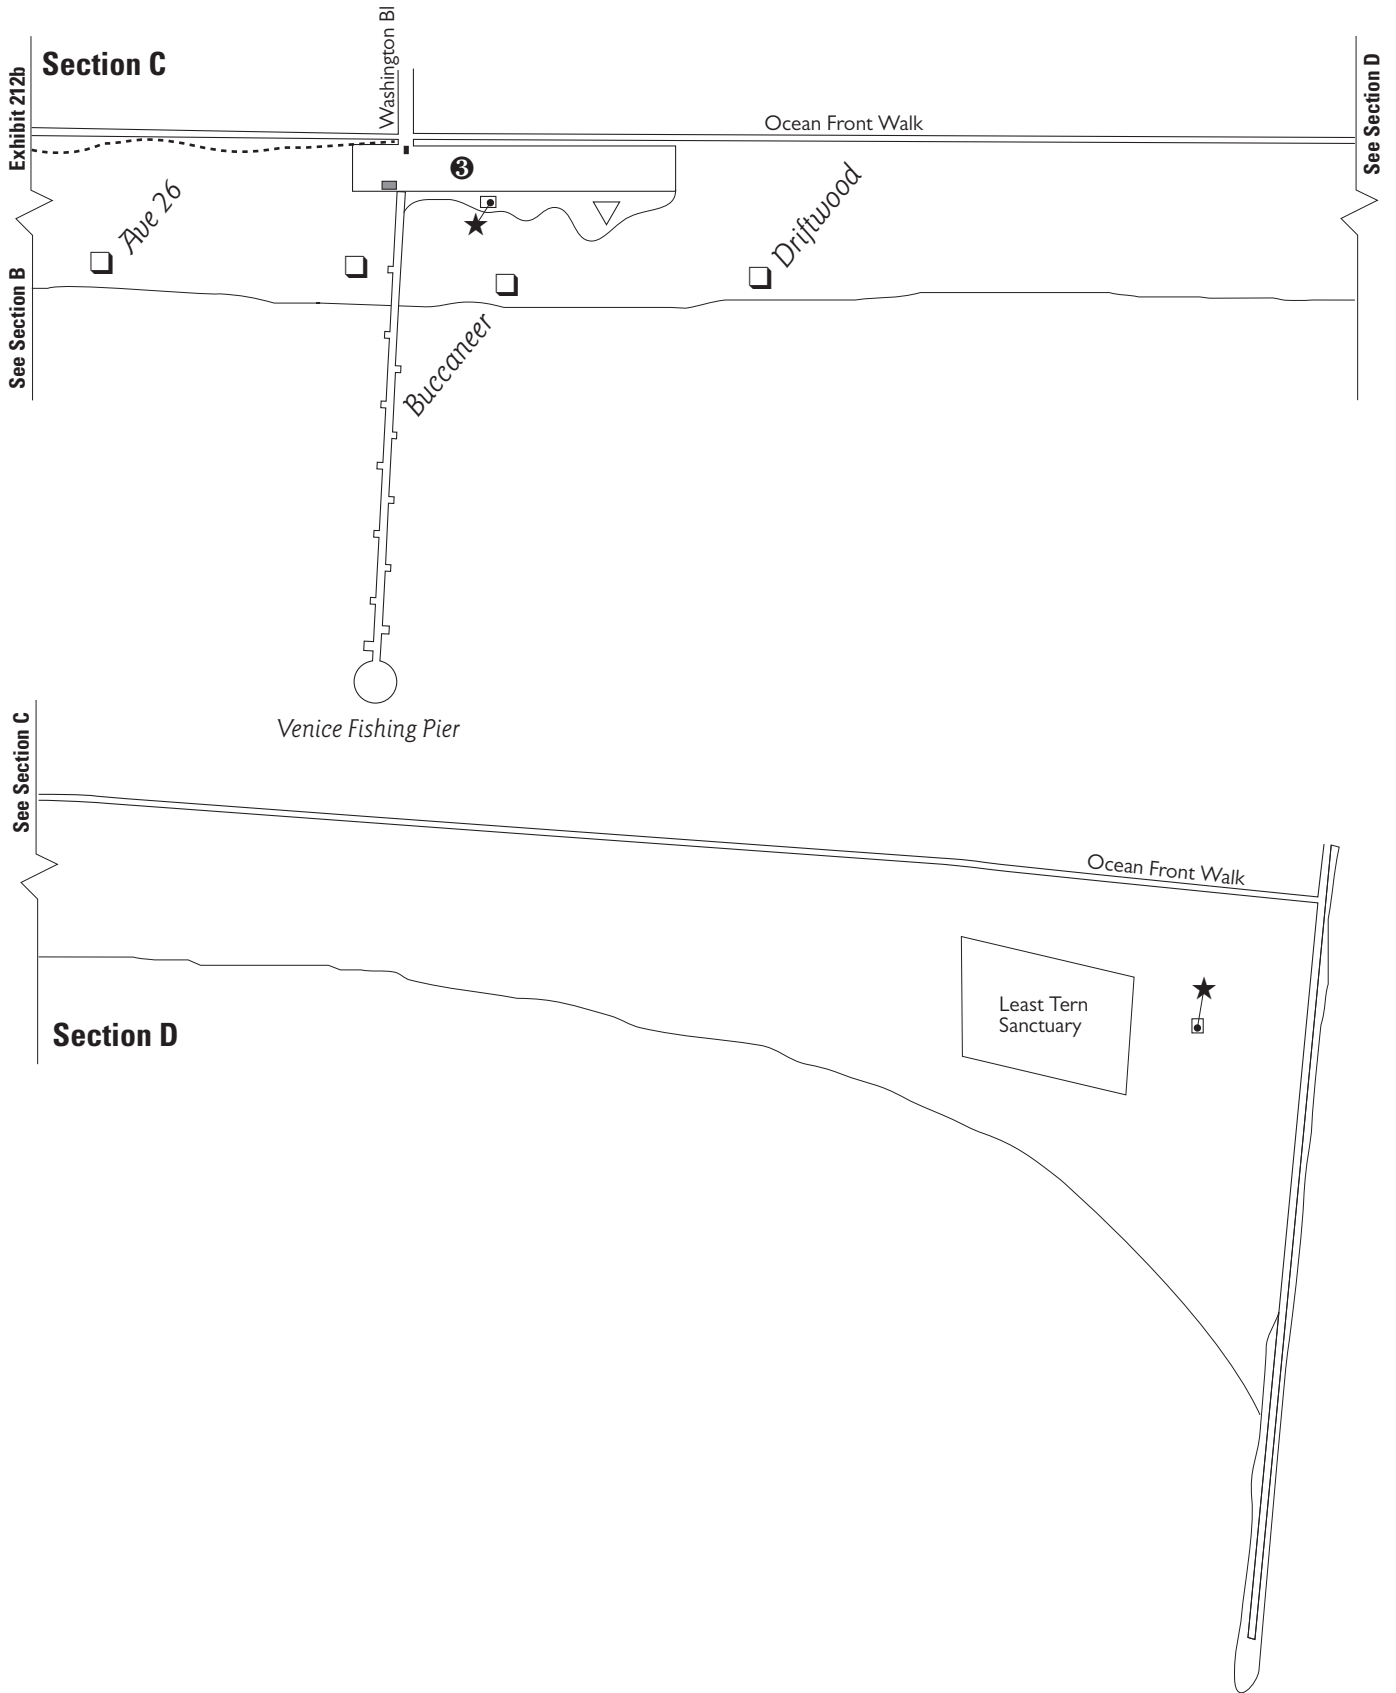

Exhibit 20a
Recreation and Visitor Serving Facilities

Exhibit 20b
Recreation and Visitor Facilities

- Parking Booths
- ▽ Covered Picnic Areas
- Lifeguard Towers
- ★ Restrooms
- Bike Rentals
- ⋯ Bike Path
- ① Rose Ave. Parking Lot
- ② Venice Blvd. Parking Lot
- ③ Washington St. Parking (L.A. City Dept. of Parks and Recreation)
- ④ Venice Pavillion
- ⑤ Venice Athletic Center
 - A Office/Restroom
 - B Basketball
 - C Handball
 - D Swings
 - E Weight Yard
 - F Tennis
- ⑥ Lifeguard Headquarters
- ⑦ Maintenance Yard
- ⑧ Oil Drilling Area

Exhibit 21a
Existing Shoreline Recreational Area
 Source: Los Angeles County Department of Beaches and Harbors

Exhibit 21b
Existing Shoreline Recreational Area
Source: Los Angeles County Department of Beaches and Harbors