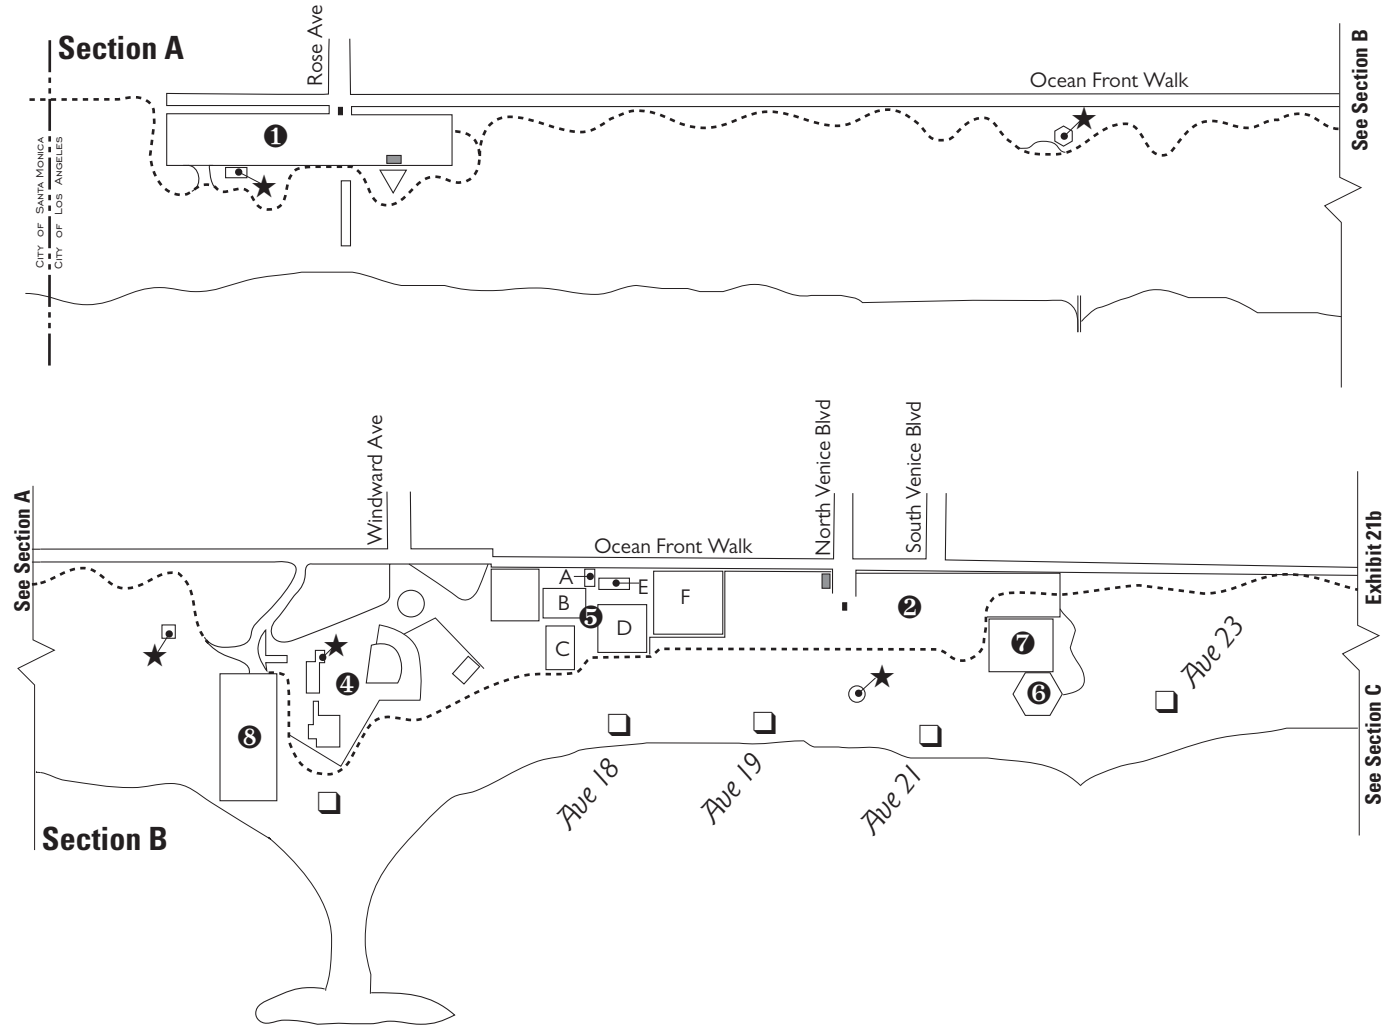

Exhibit 20a
Recreation and Visitor Serving Facilities

Exhibit 20b
Recreation and Visitor Facilities

- Parking Booths
- ▽ Covered Picnic Areas
- Lifeguard Towers
- ★ Restrooms
- Bike Rentals
- ⋯ Bike Path
- ① Rose Ave. Parking Lot
- ② Venice Blvd. Parking Lot
- ③ Washington St. Parking (L.A. City Dept. of Parks and Recreation)
- ④ Venice Pavillion
- ⑤ Venice Athletic Center
 - A Office/Restroom
 - B Basketball
 - C Handball
 - D Swings
 - E Weight Yard
 - F Tennis
- ⑥ Lifeguard Headquarters
- ⑦ Maintenance Yard
- ⑧ Oil Drilling Area

Exhibit 21a
Existing Shoreline Recreational Area
 Source: Los Angeles County Department of Beaches and Harbors

Exhibit 21b
Existing Shoreline Recreational Area
Source: Los Angeles County Department of Beaches and Harbors