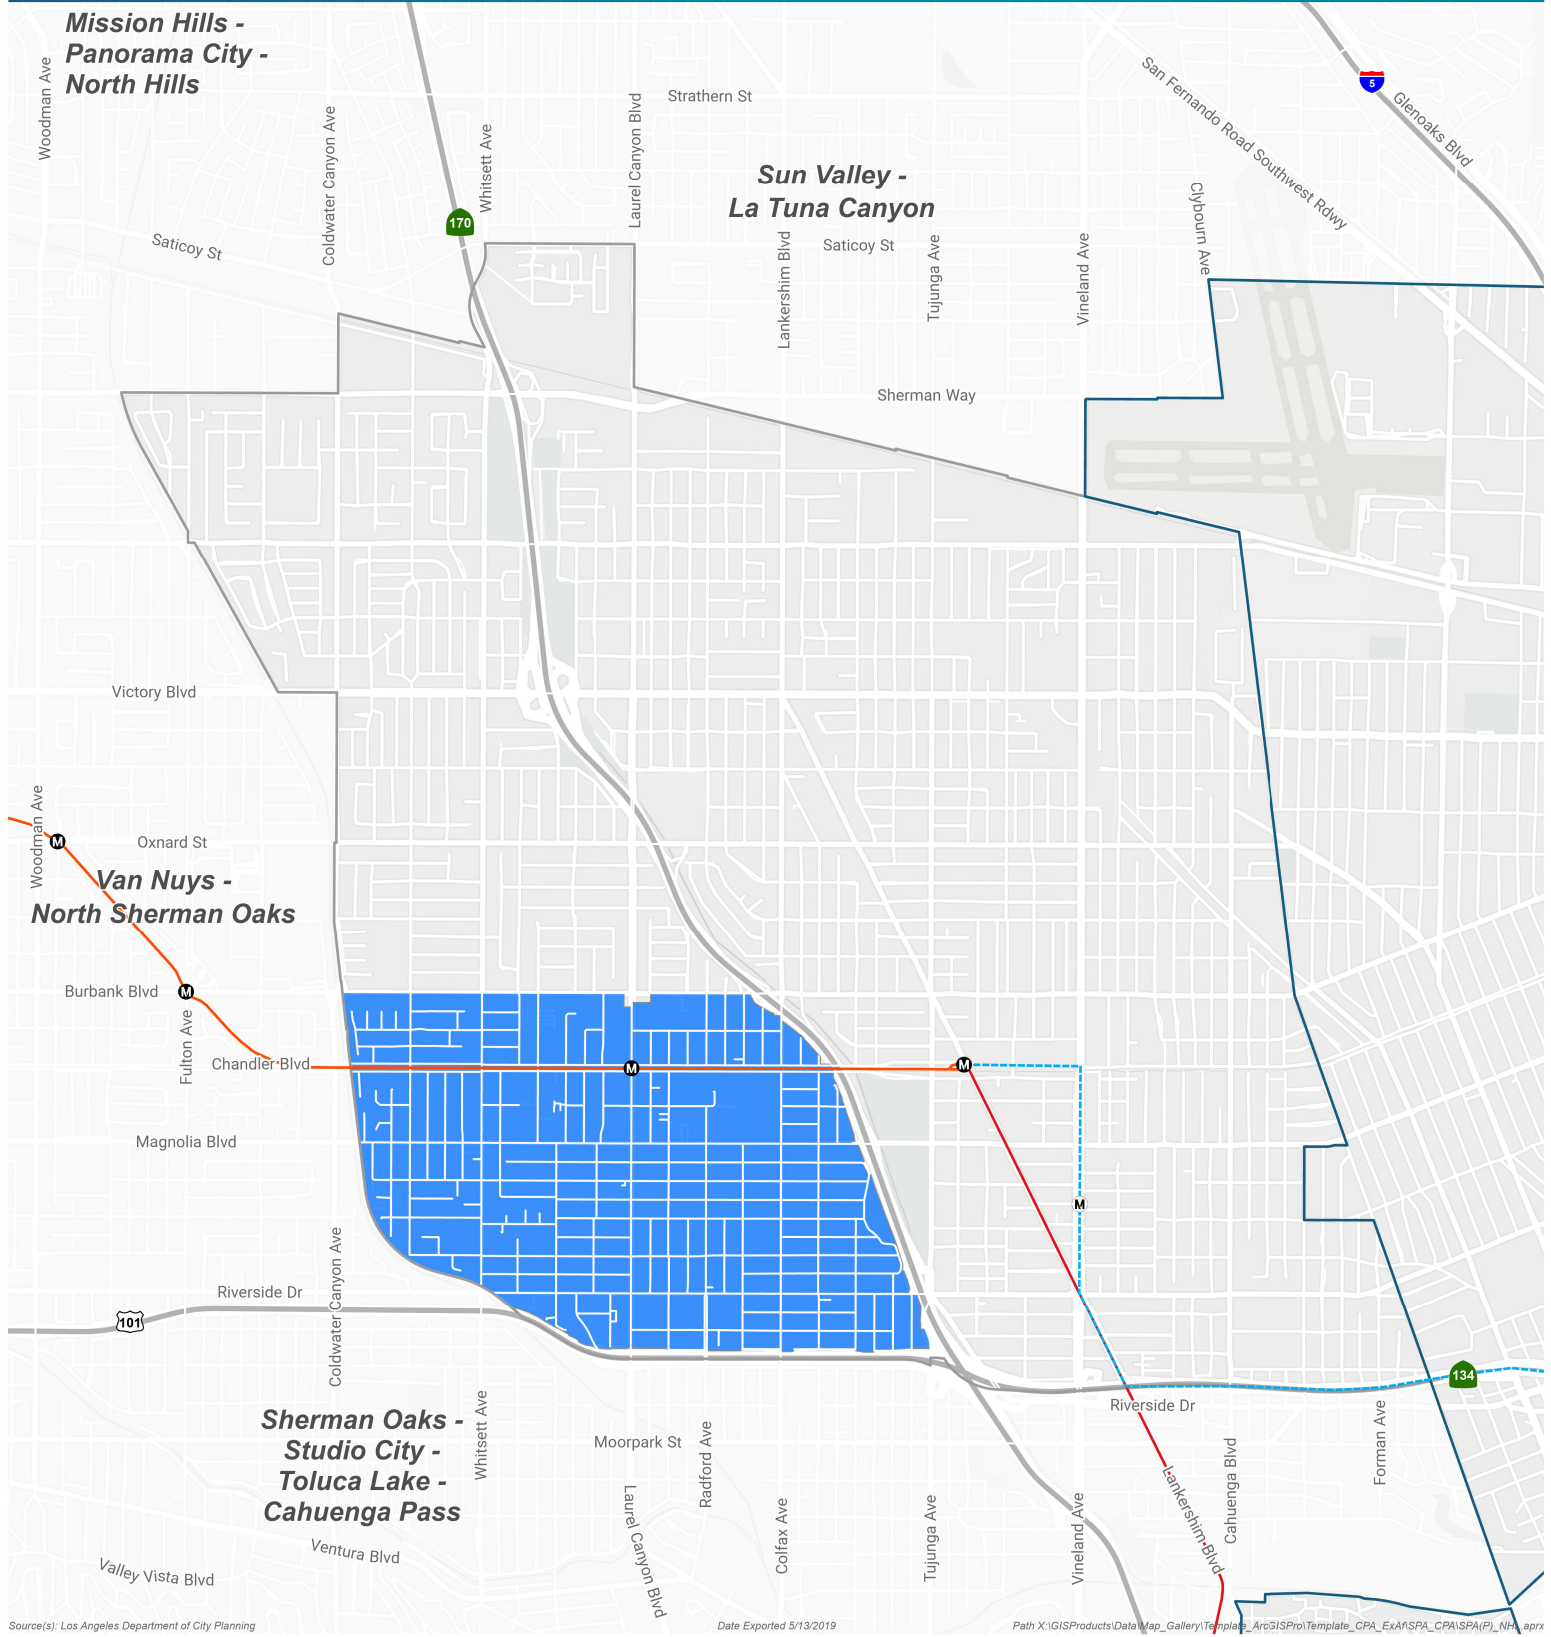

Specific Plan Areas

North Hollywood - Valley Village Community Plan Area

Date Exported 5/13/2019

- Valley Village
- Community Plan Boundary
- City Boundary