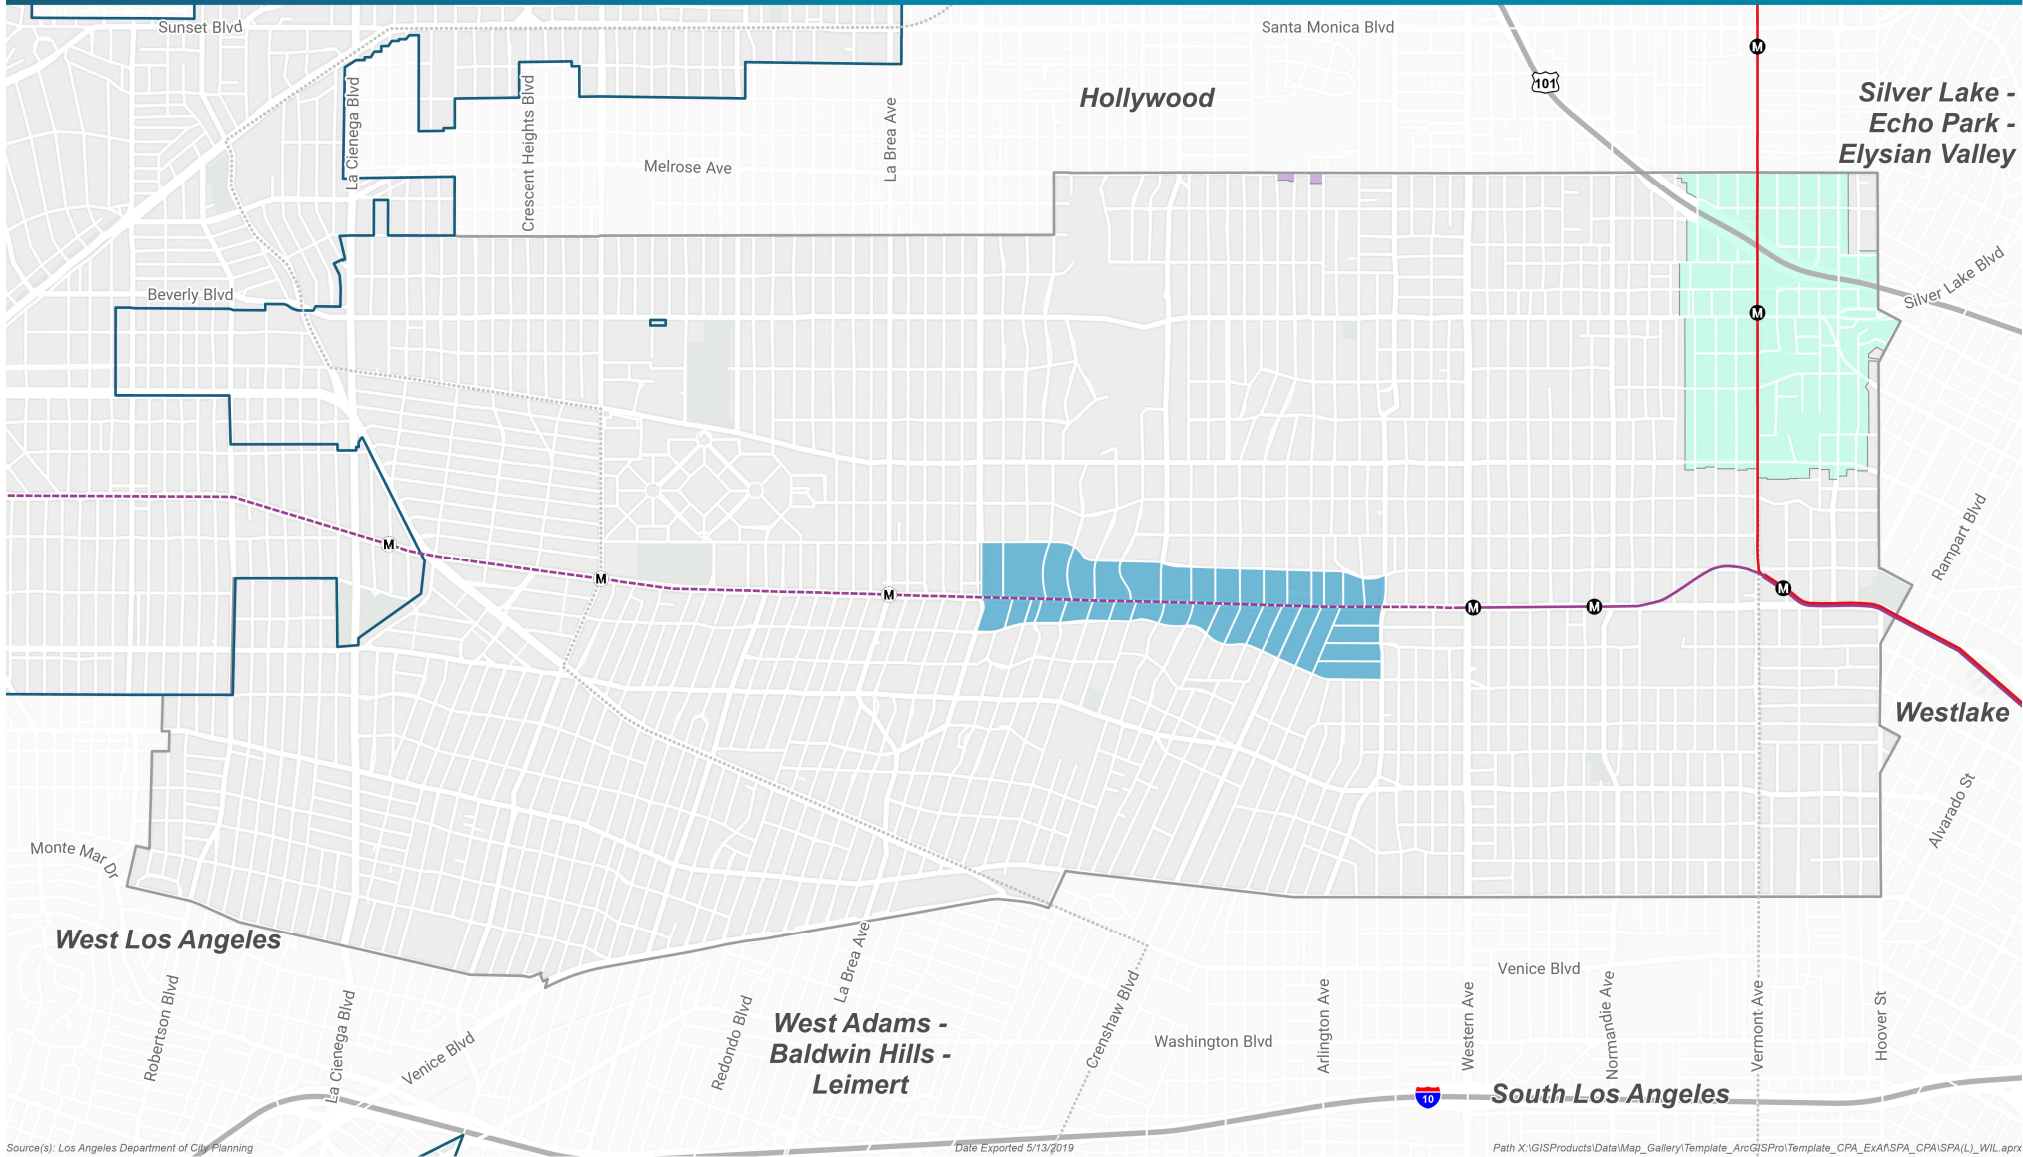

Specific Plan Areas

Wilshire Community Plan Area

Date Exported 5/13/2019

- Paramount Pictures
- Park Mile
- Vermont / Western Station Neighborhood Area Plan
- Community Plan Boundary
- City Boundary