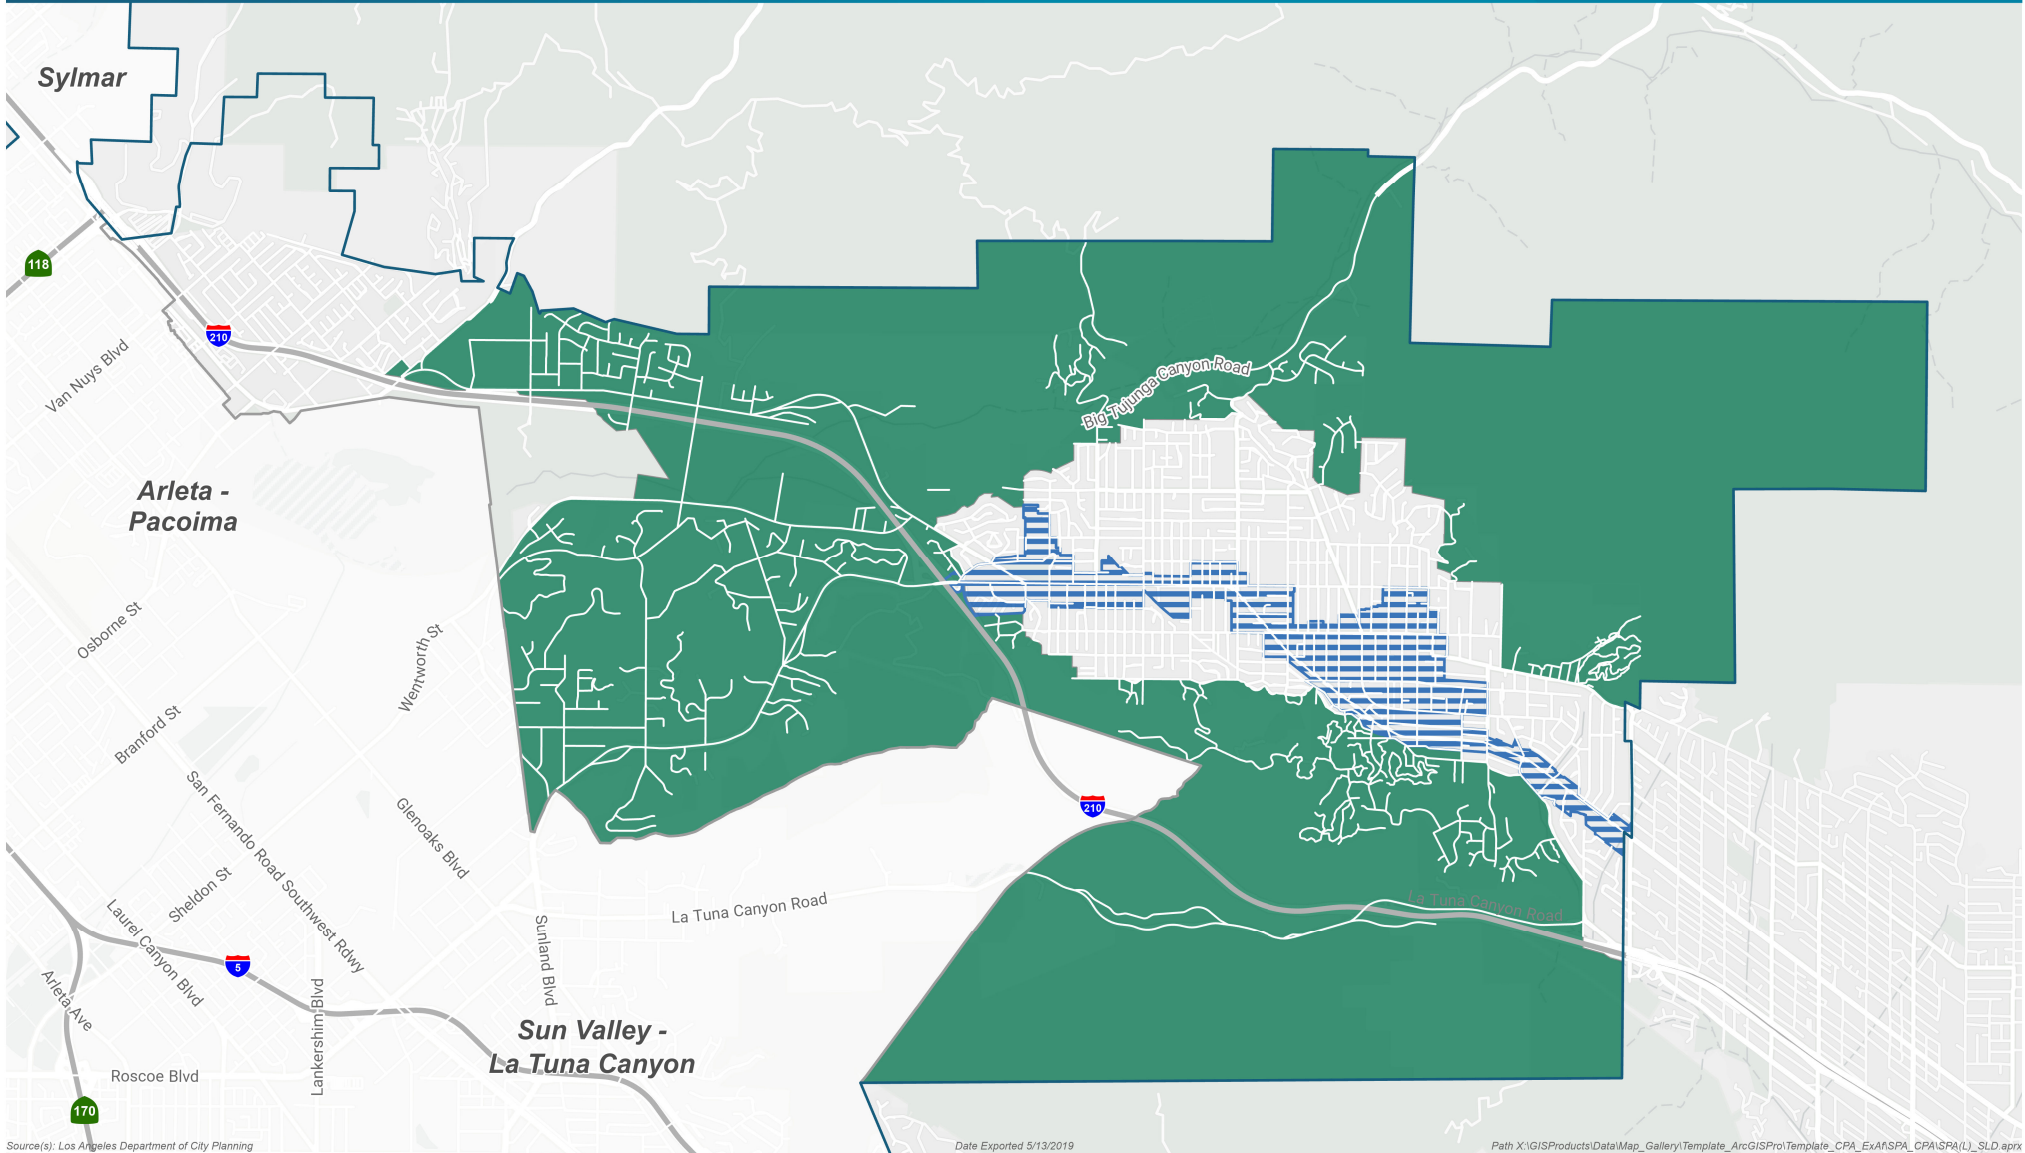

Specific Plan Areas

Sunland - Tujunga - Lake View Terrace - Shadow Hills - East La Tuna Canyon Community Plan Area

- Foothill Boulevard Corridor
- San Gabriel / Verdugo Mountains Scenic Preservation
- Community Plan Boundary
- City Boundary