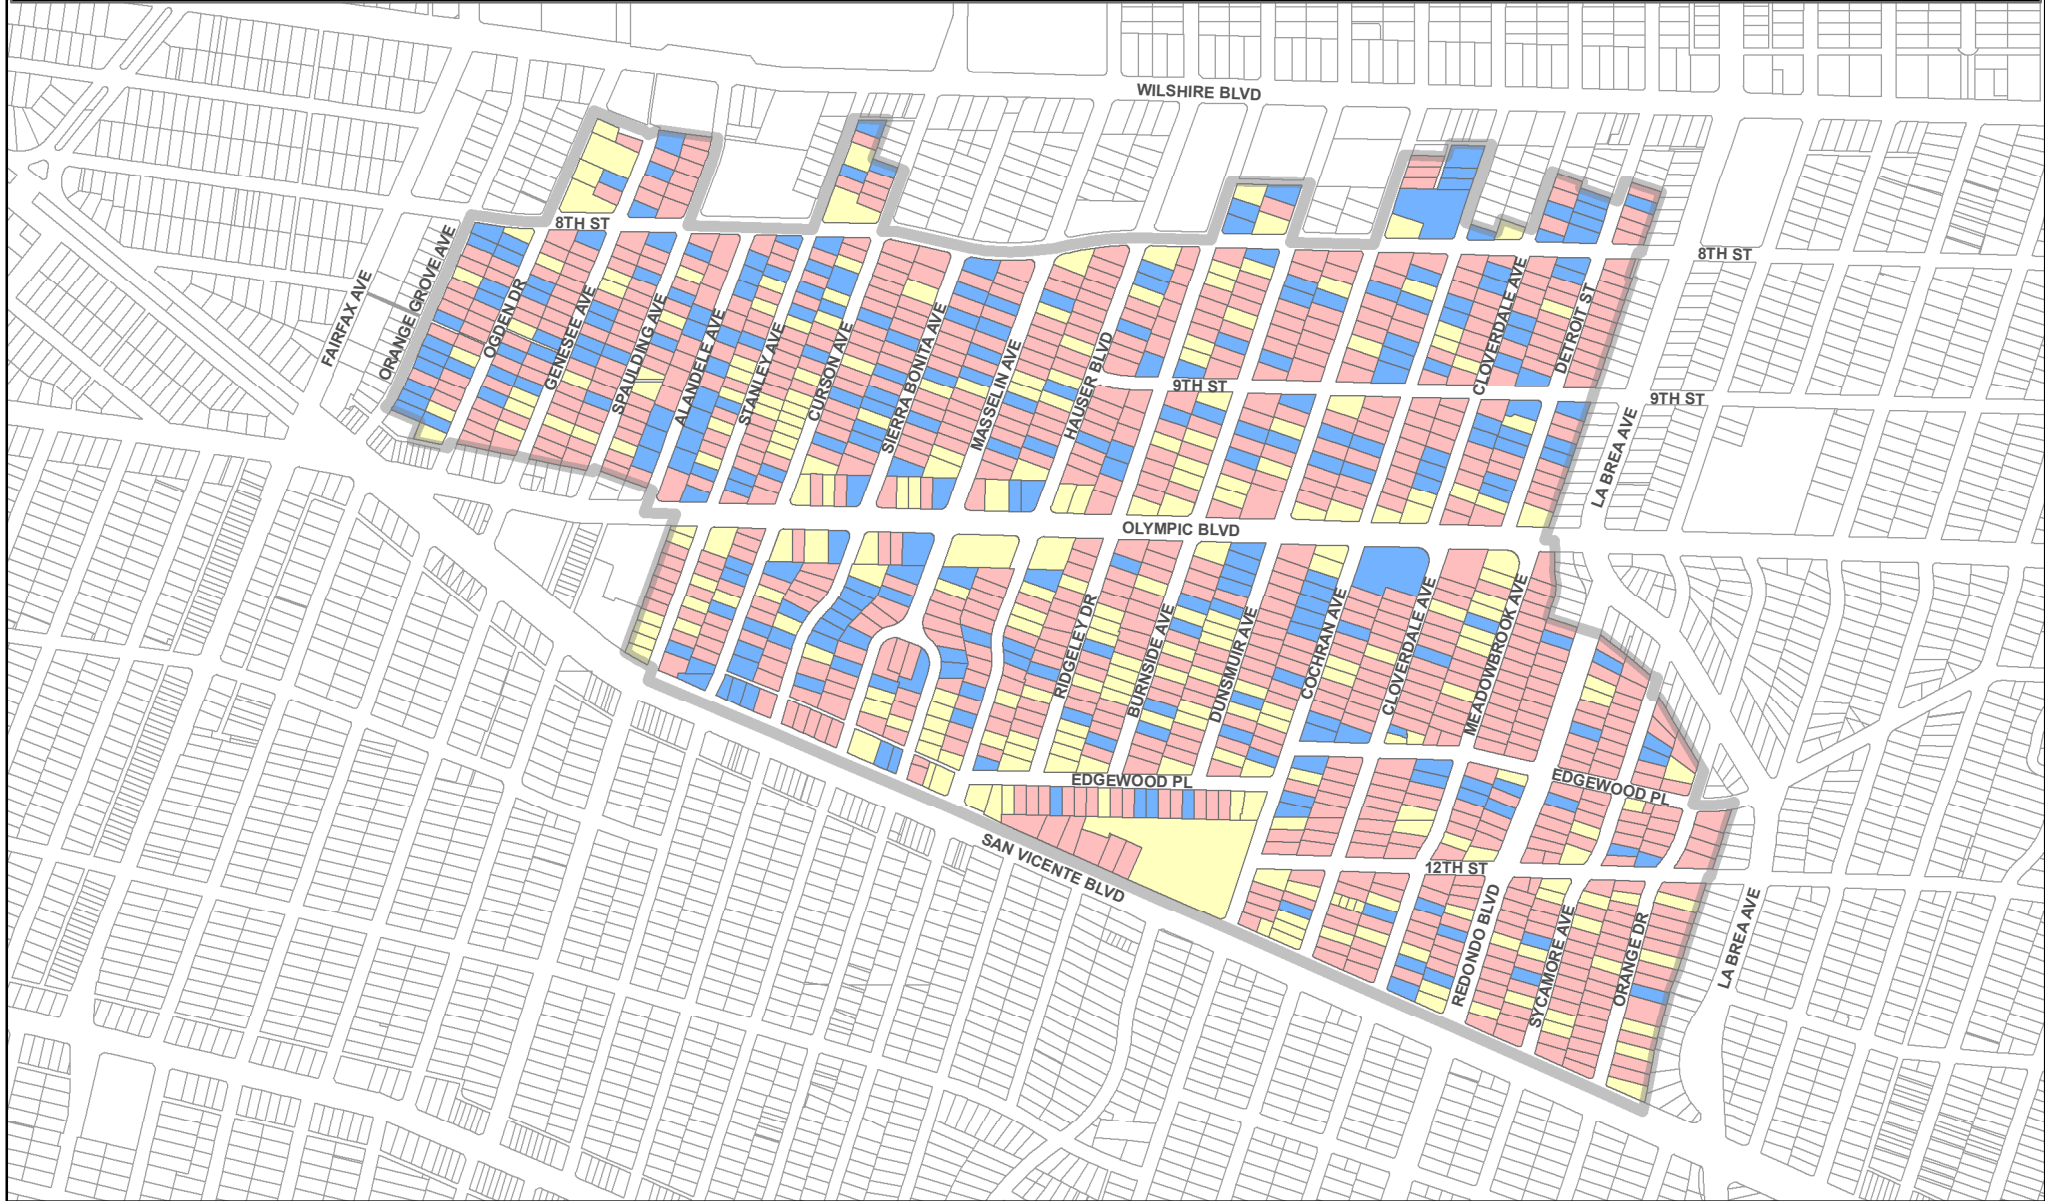

ALL ZONES IN THE AFFECTED AREA REMAIN THE SAME. SUFFIX **HPOZ** WAS ADDED BECAUSE AREA IS NOW INCLUDED IN A HISTORIC PRESERVATION OVERLAY ZONE.

AS AMENDED BY THE PLANNING AND LAND USE MANAGEMENT COMMITTEE ON 3/21/2017

MIRACLE MILE HPOZ

Miracle Mile Historic Preservation Overlay Zone (HPOZ) Architectural Survey: Structure Designation

Structure Designation

- Contributing Feature
- Altered-Contributing Feature
- Non-Contributing Feature
- HPOZ Boundary