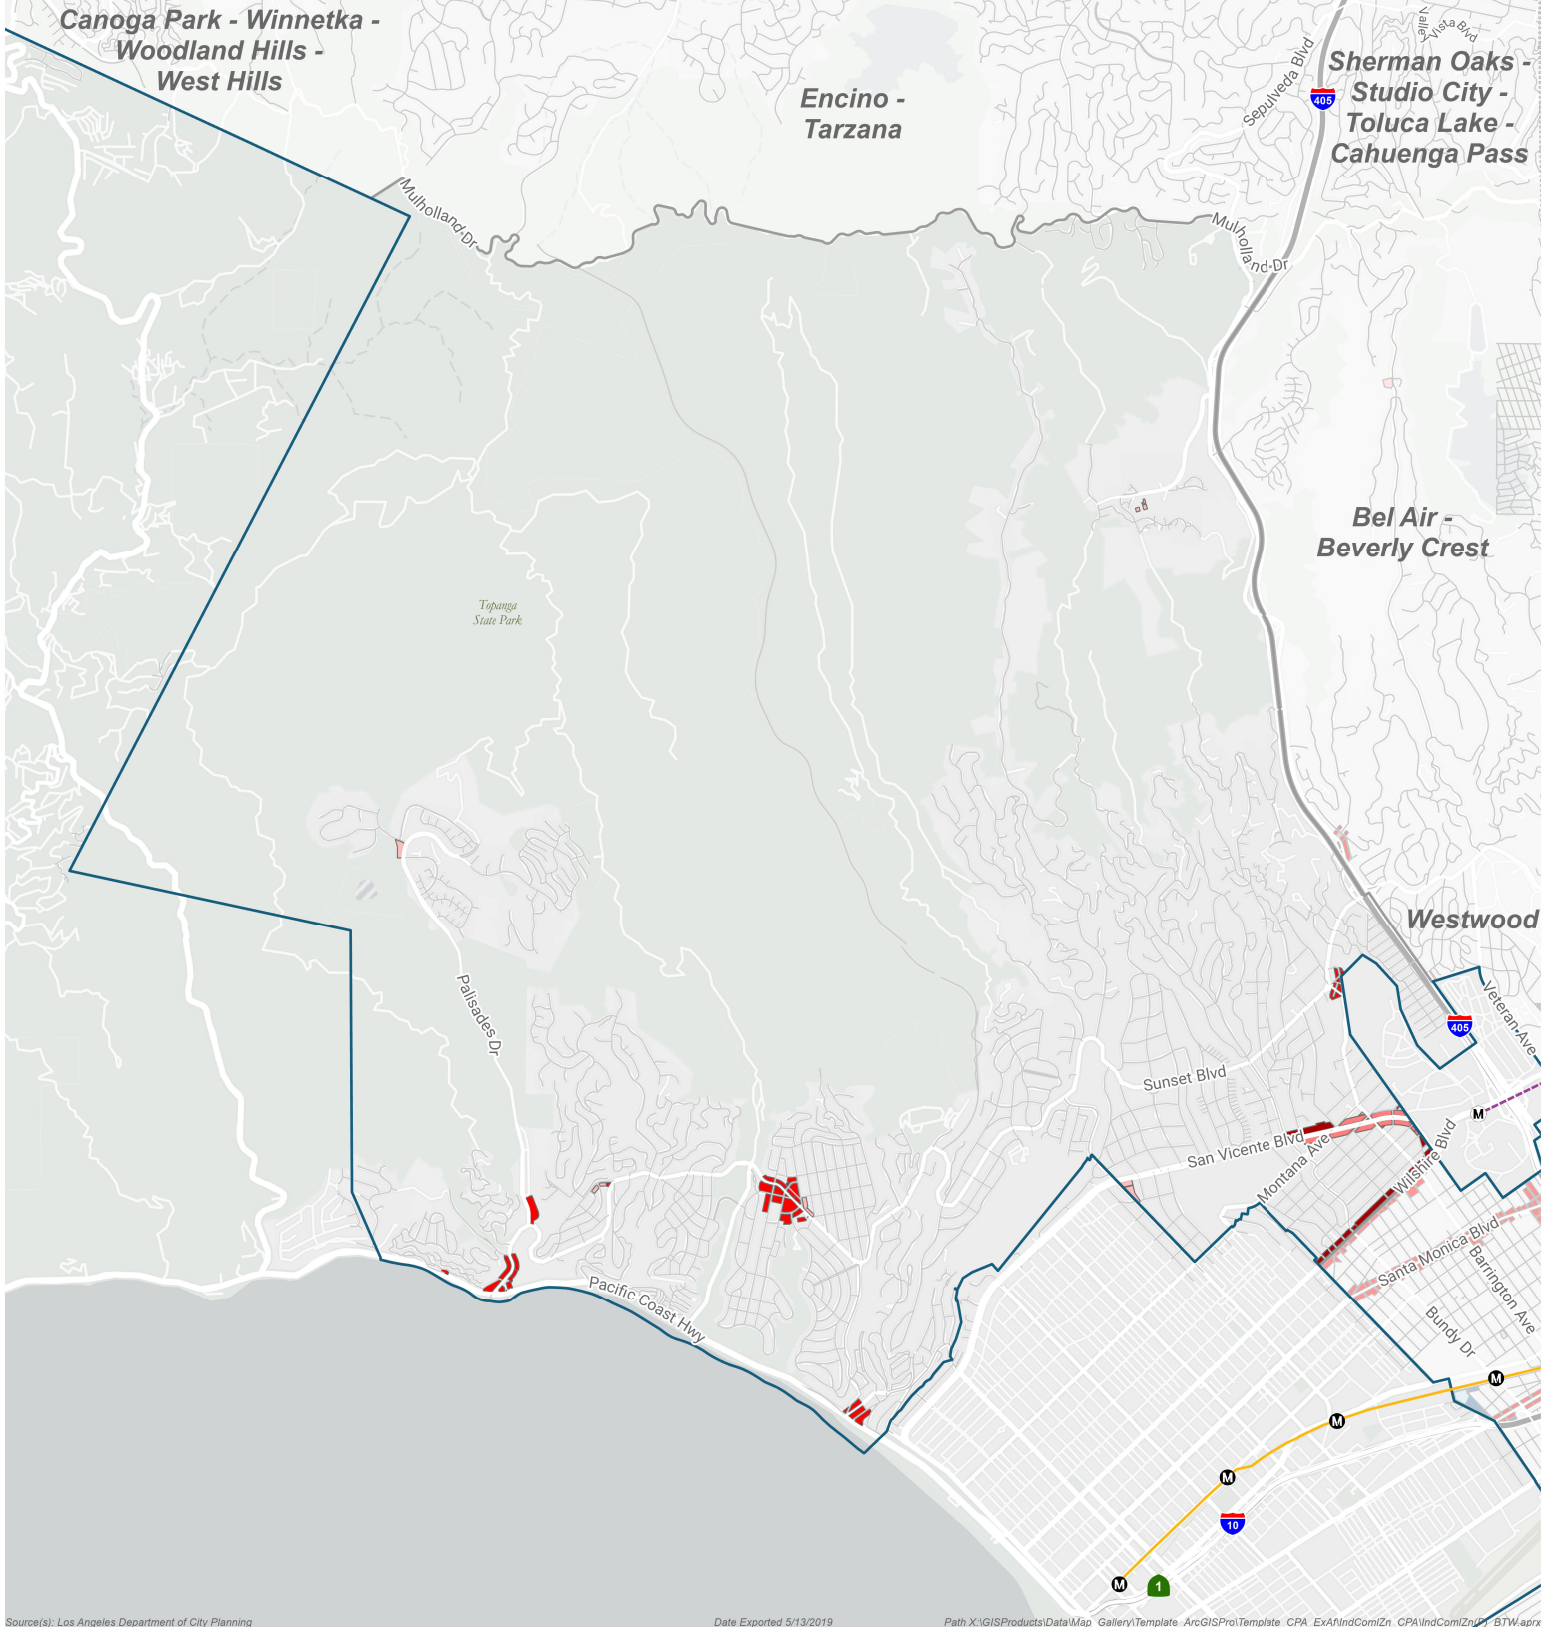

Commercial & Industrial Zoning

Brentwood - Pacific Palisades Community Plan Area

Date Exported: 5/13/2019

1. **Commercial**
2. C4; C4(OX)
   - Community Plan Boundary
   - C1; C1(PV)
   - City Boundary
   - C1.5
   - C2; C2(PV)