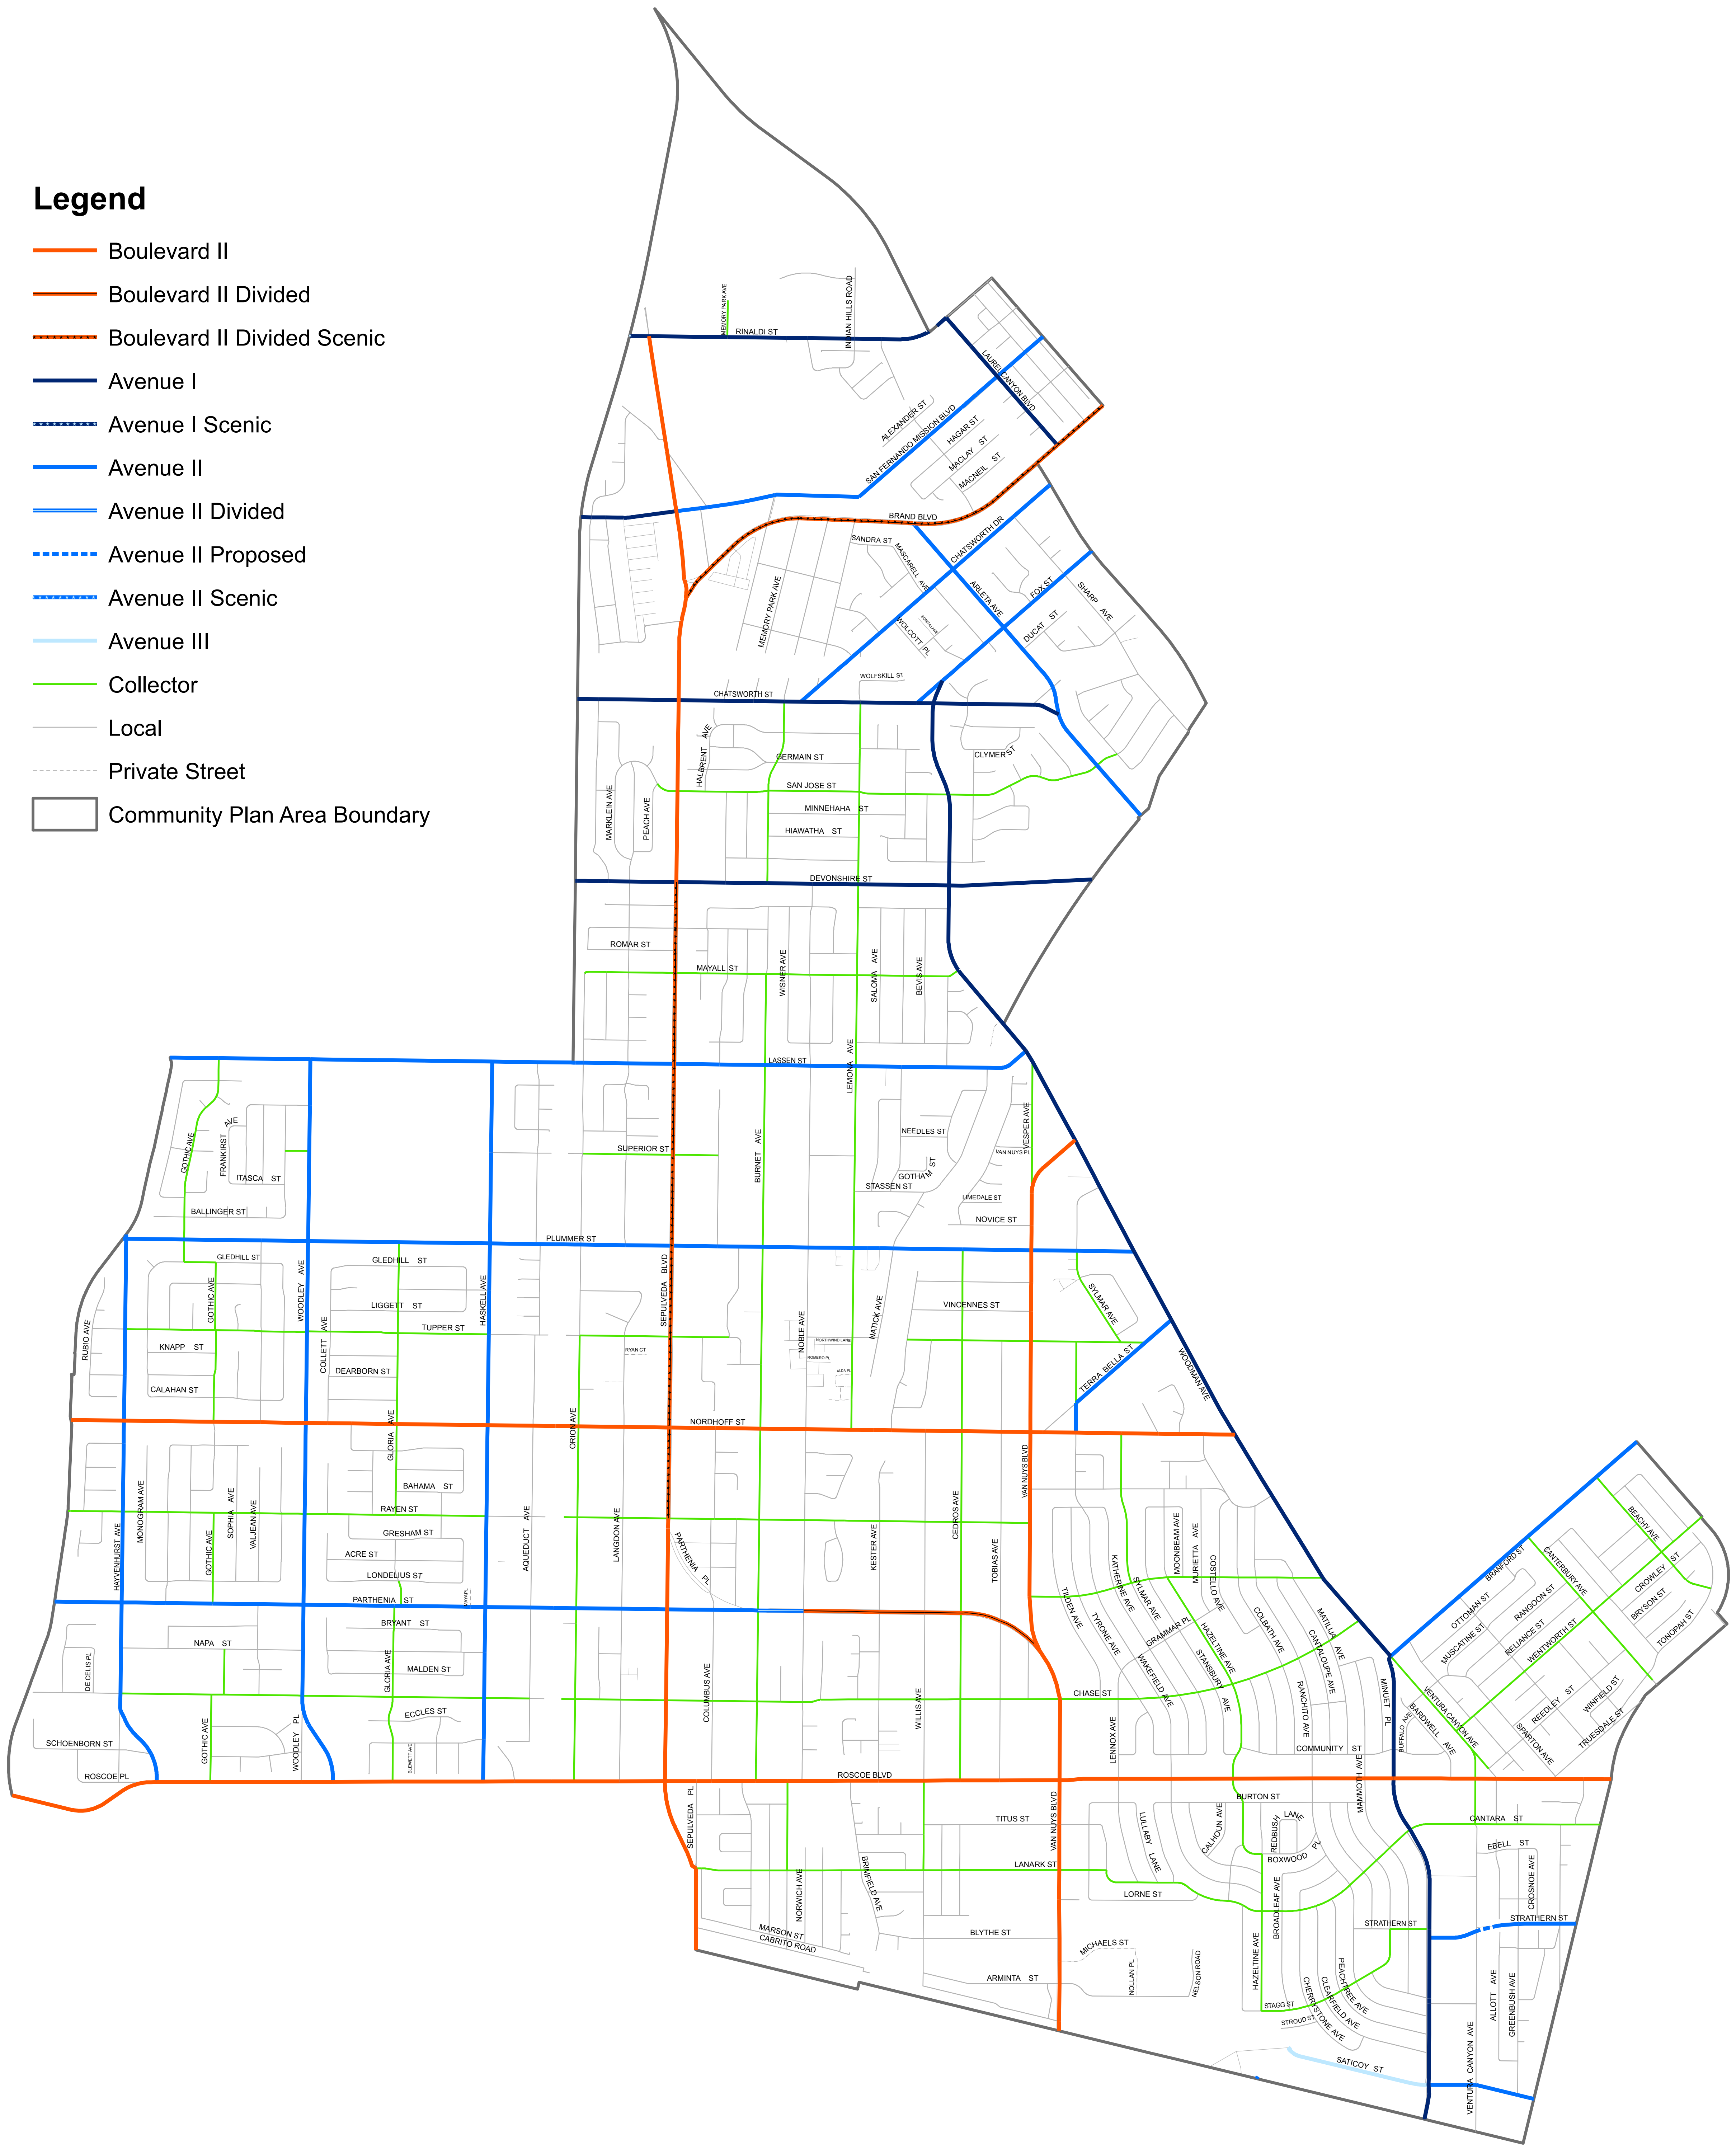

MISSION HILLS - PANORAMA CITY - NORTH HILLS CIRCULATION

Legend

- Boulevard II
- Boulevard II Divided
- Boulevard II Divided Scenic
- Avenue I
- Avenue I Scenic
- Avenue II
- Avenue II Divided
- Avenue II Proposed
- Avenue II Scenic
- Avenue III
- Collector
- Local
- Private Street
- Community Plan Area Boundary

Date: 2/6/2017
DEPARTMENT OF CITY PLANNING
INFORMATION TECHNOLOGIES DIVISION