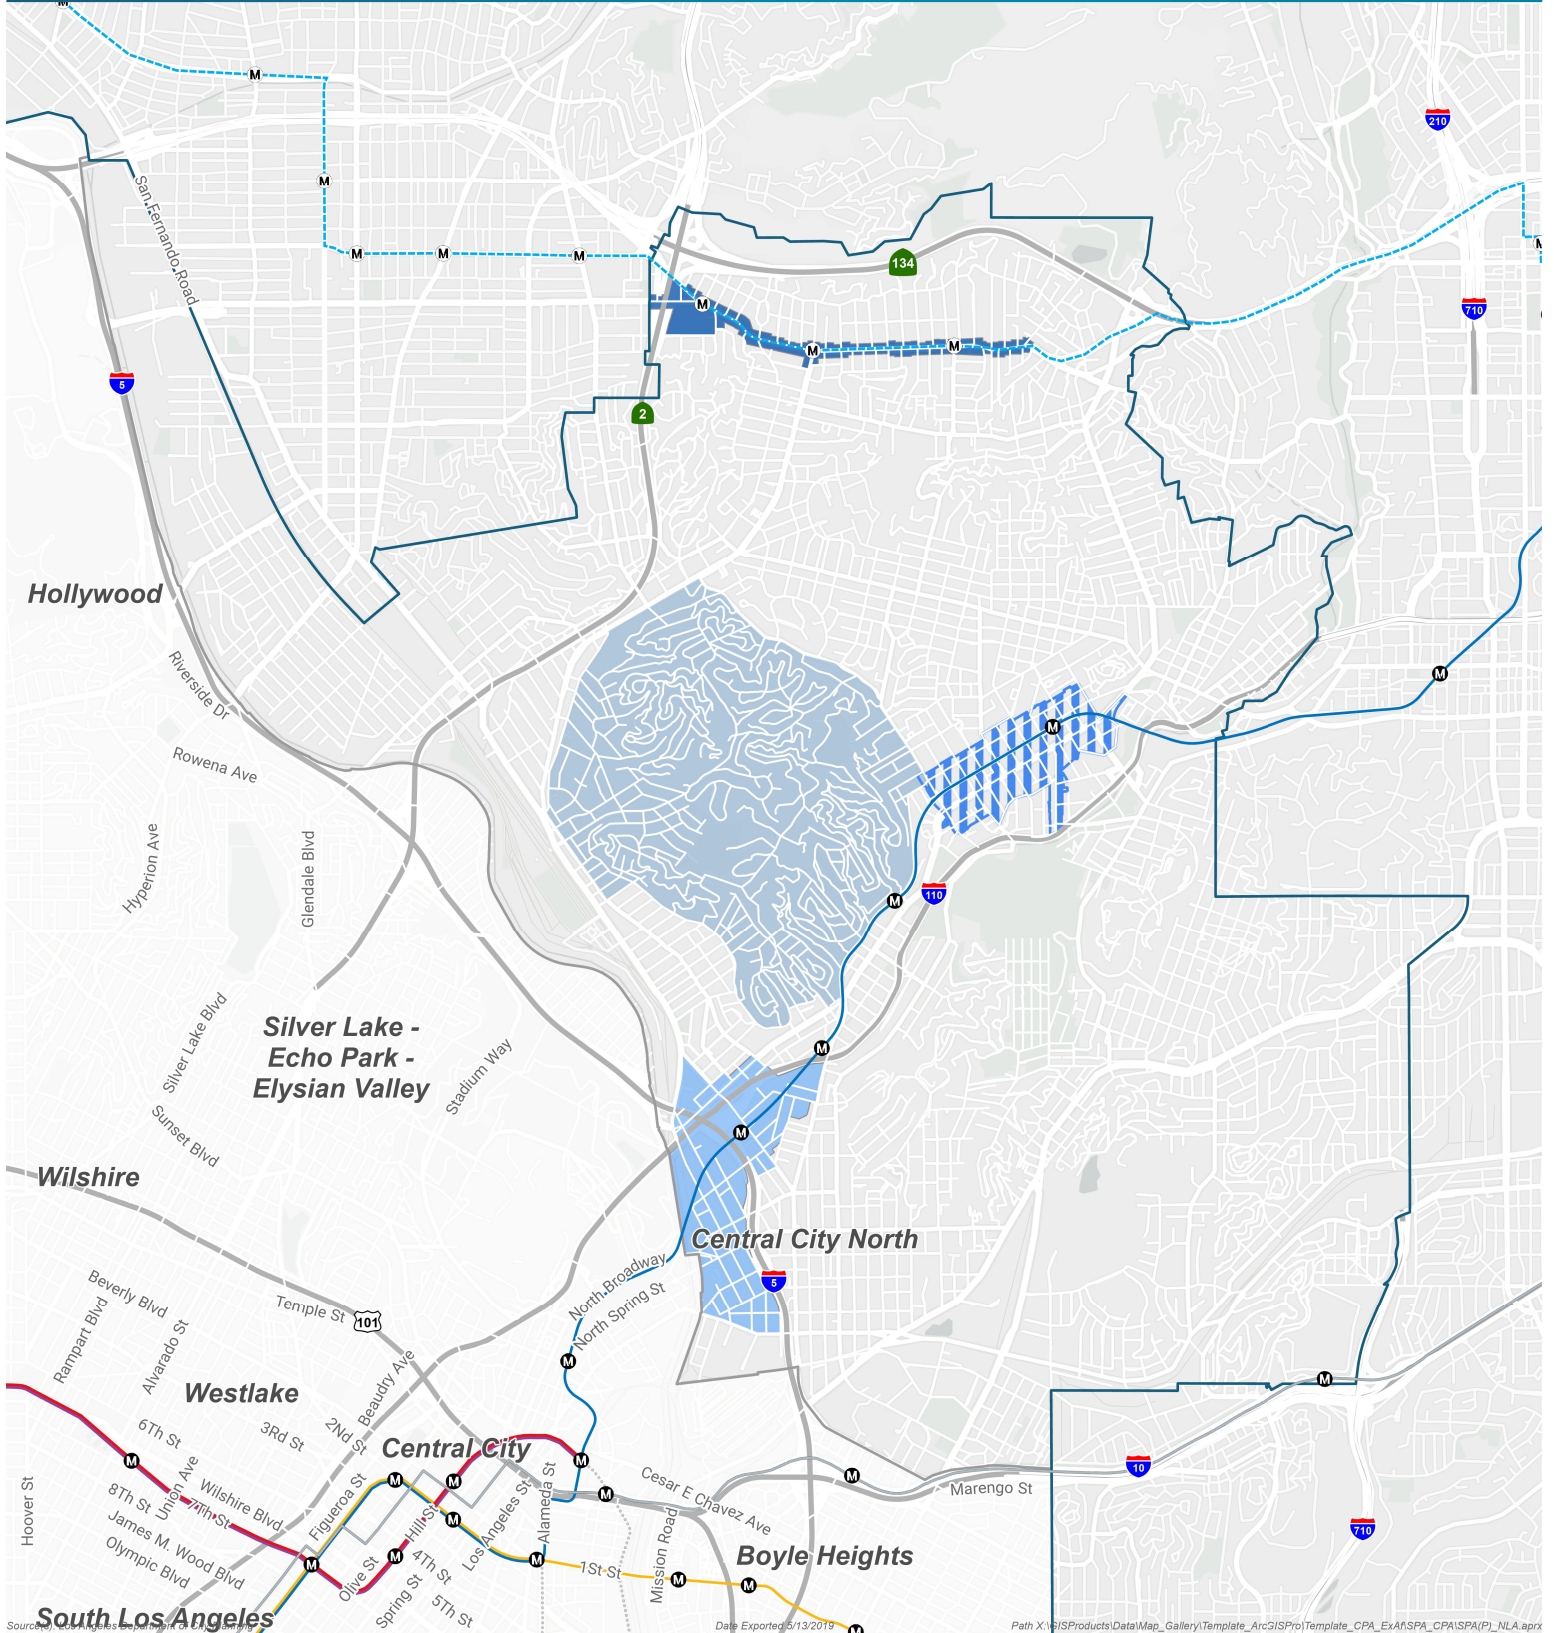

Specific Plan Areas

Northeast Los Angeles Community Plan Area

- Avenue 57 Transit Oriented District
- Colorado Boulevard
- Cornfield / Arroyo Seco
- Mount Washington - Glassell Park
- Community Plan Boundary
- City Boundary

Date Exported: 6/13/2019