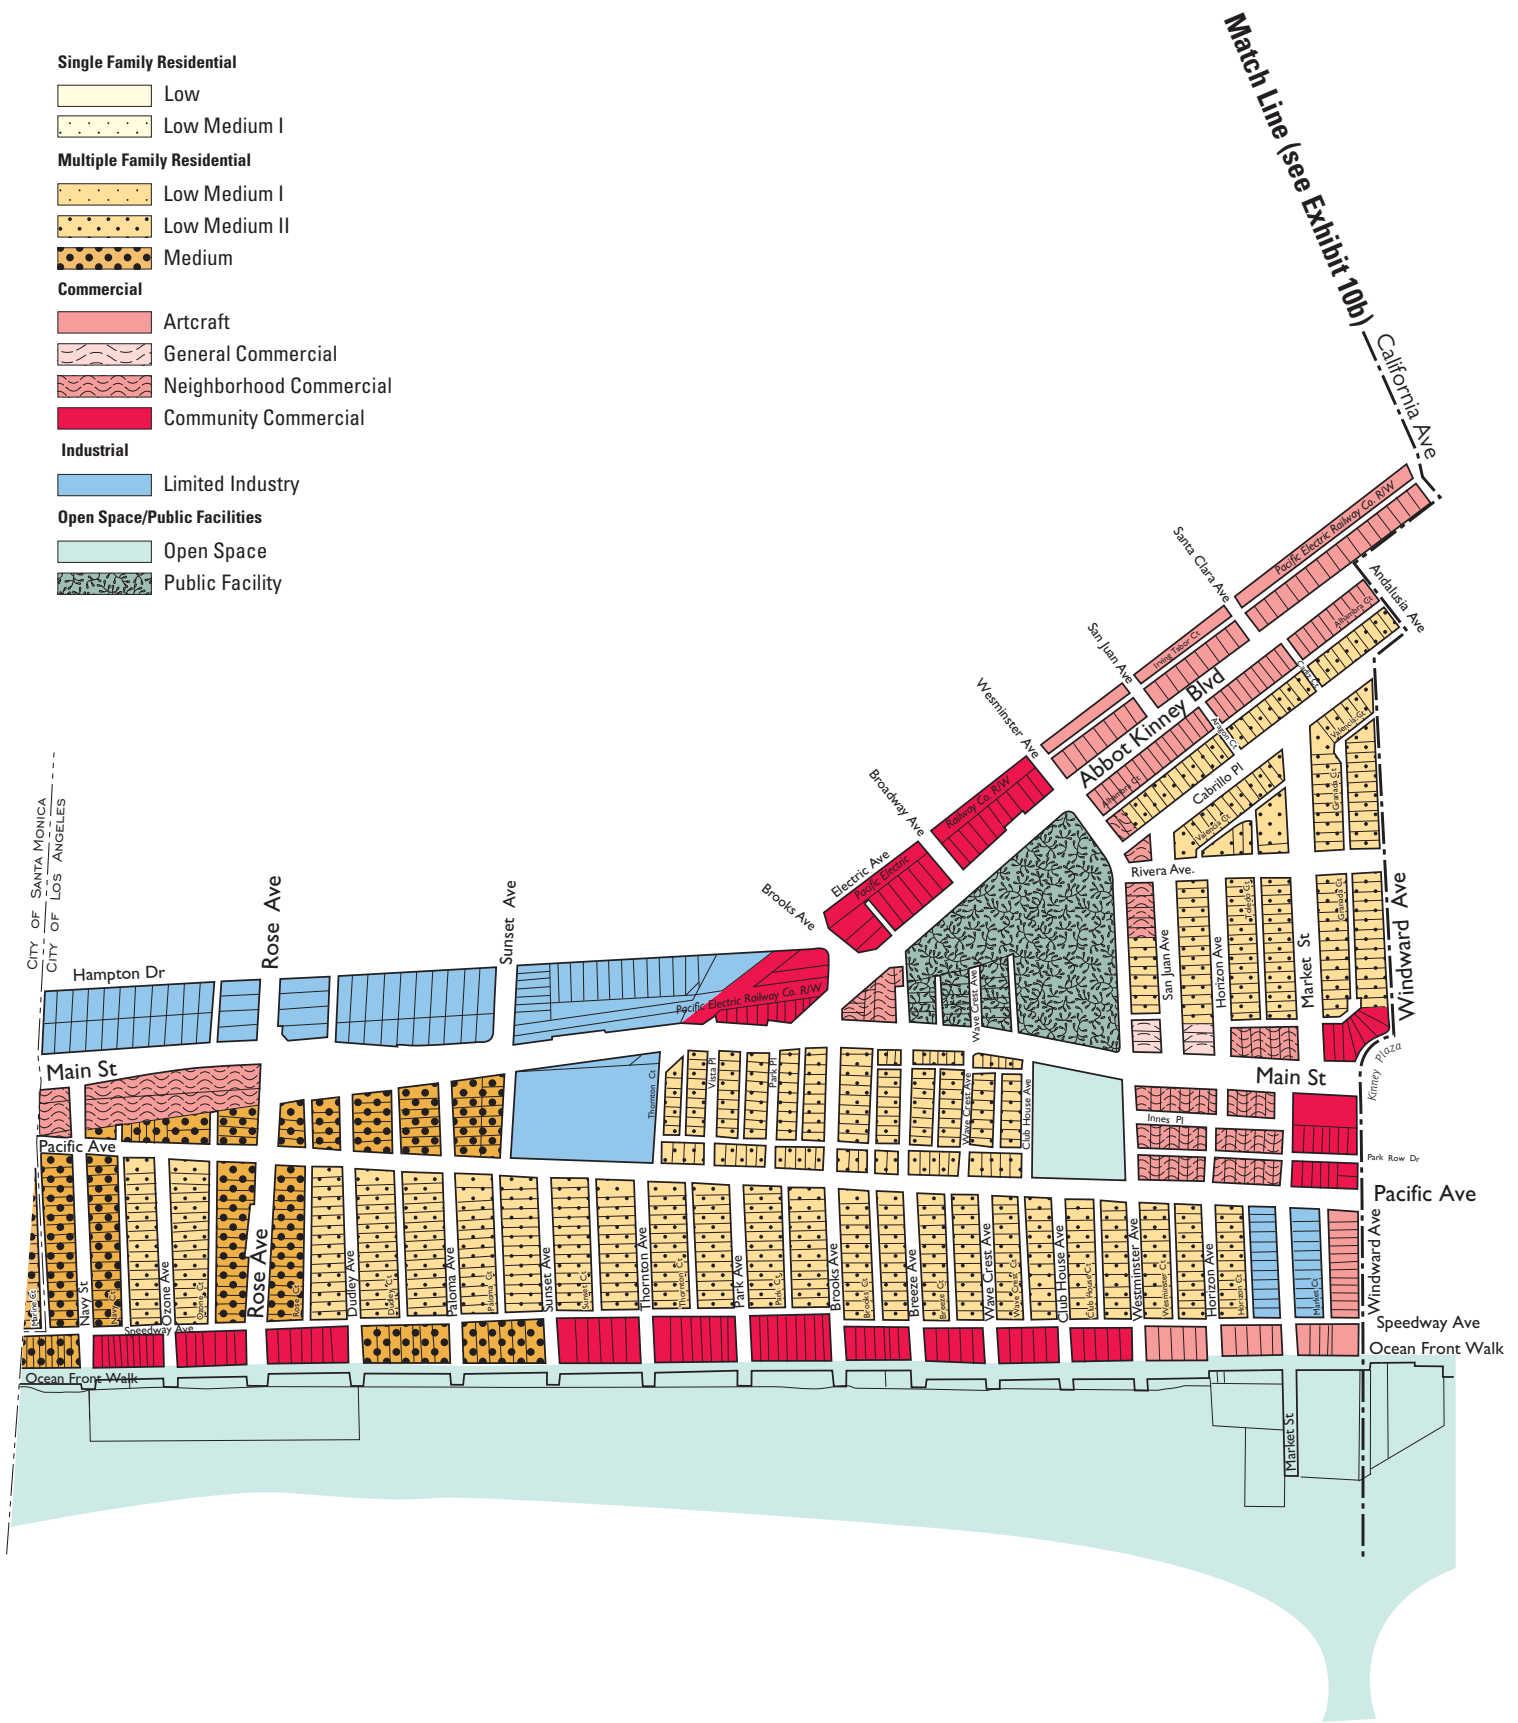

**Exhibit 9**  
**Land Use Plan (Map): Marina Peninsula • Silver Strand •**  
**Ballona Lagoon West • Ballona Lagoon (Grand Canal) East**

- Single Family Residential**
  - Low
  - Low Medium I
- Multiple Family Residential**
  - Low Medium I
  - Low Medium II
  - Medium
- Commercial**
  - Artcraft
  - General Commercial
  - Neighborhood Commercial
  - Community Commercial
- Industrial**
  - Limited Industry
- Open Space/Public Facilities**
  - Open Space
  - Public Facility

**Exhibit 10a**  
**Land Use Plan (Map): North Venice • Venice Canals**

**Exhibit 10b**  
**Land Use Plan (Map): North Venice • Venice Canals**

- Single Family Residential**
  - Low
  - Low Medium I
- Multiple Family Residential**
  - Low Medium I
  - Low Medium II
  - Medium
- Commercial**
  - Artcraft
  - General Commercial
  - Neighborhood Commercial
  - Community Commercial
- Industrial**
  - Limited Industry
- Open Space/Public Facilities**
  - Open Space
  - Public Facility

**Exhibit 11a**  
**Land Use Plan (Map): Oakwood • Milwood • Southeast Venice**

**Exhibit 11b**  
**Land Use Plan (Map): Oakwood • Milwood • Southeast Venice**

**Exhibit 12**  
**Land Use Plan (Map): Oxford Triangle**