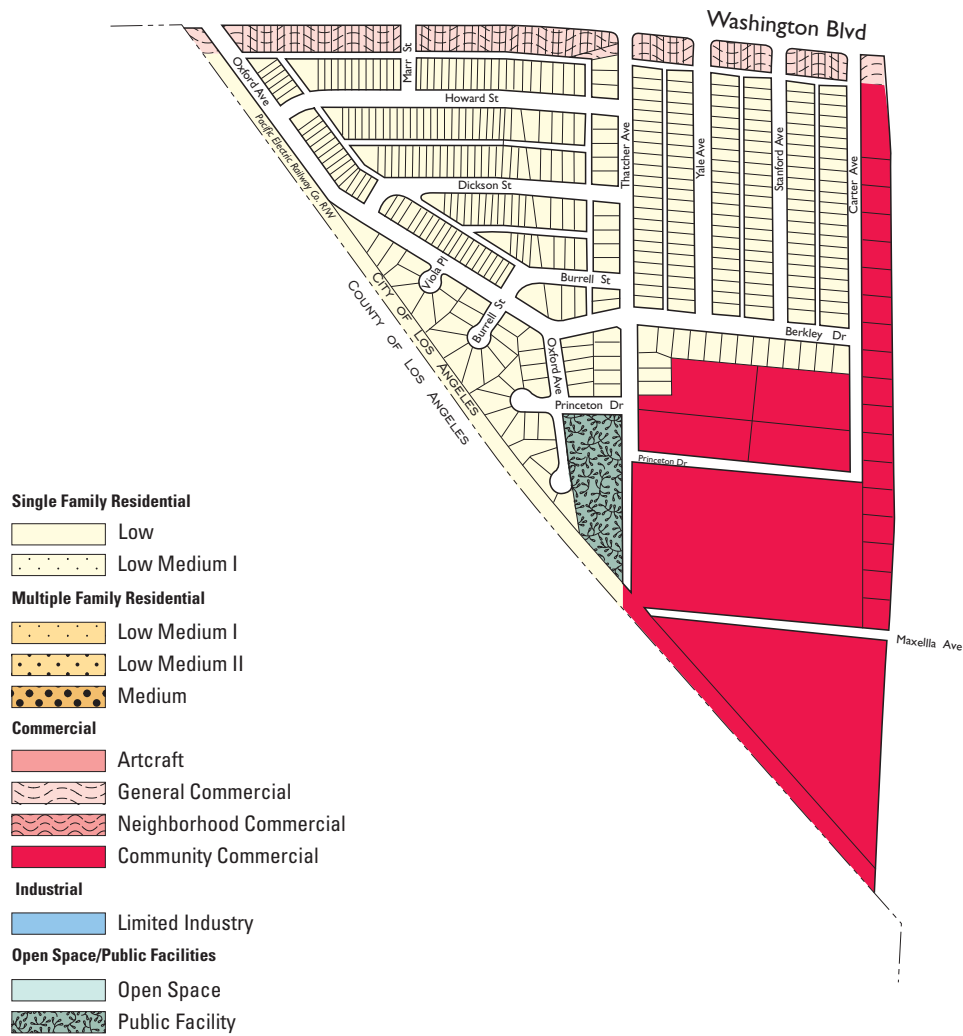

**Exhibit 9**  
**Land Use Plan (Map): Marina Peninsula • Silver Strand •**  
**Ballona Lagoon West • Ballona Lagoon (Grand Canal) East**

- Single Family Residential**
  - Low
  - Low Medium I
- Multiple Family Residential**
  - Low Medium I
  - Low Medium II
  - Medium
- Commercial**
  - Artcraft
  - General Commercial
  - Neighborhood Commercial
  - Community Commercial
- Industrial**
  - Limited Industry
- Open Space/Public Facilities**
  - Open Space
  - Public Facility

**Exhibit 10a**  
**Land Use Plan (Map): North Venice • Venice Canals**

**Exhibit 10b**  
**Land Use Plan (Map): North Venice • Venice Canals**

- Single Family Residential**
  - Low
  - Low Medium I
- Multiple Family Residential**
  - Low Medium I
  - Low Medium II
  - Medium
- Commercial**
  - Artcraft
  - General Commercial
  - Neighborhood Commercial
  - Community Commercial
- Industrial**
  - Limited Industry
- Open Space/Public Facilities**
  - Open Space
  - Public Facility

**Exhibit 11a**  
**Land Use Plan (Map): Oakwood • Milwood • Southeast Venice**

**Exhibit 11b**  
**Land Use Plan (Map): Oakwood • Milwood • Southeast Venice**

**Exhibit 12**  
**Land Use Plan (Map): Oxford Triangle**