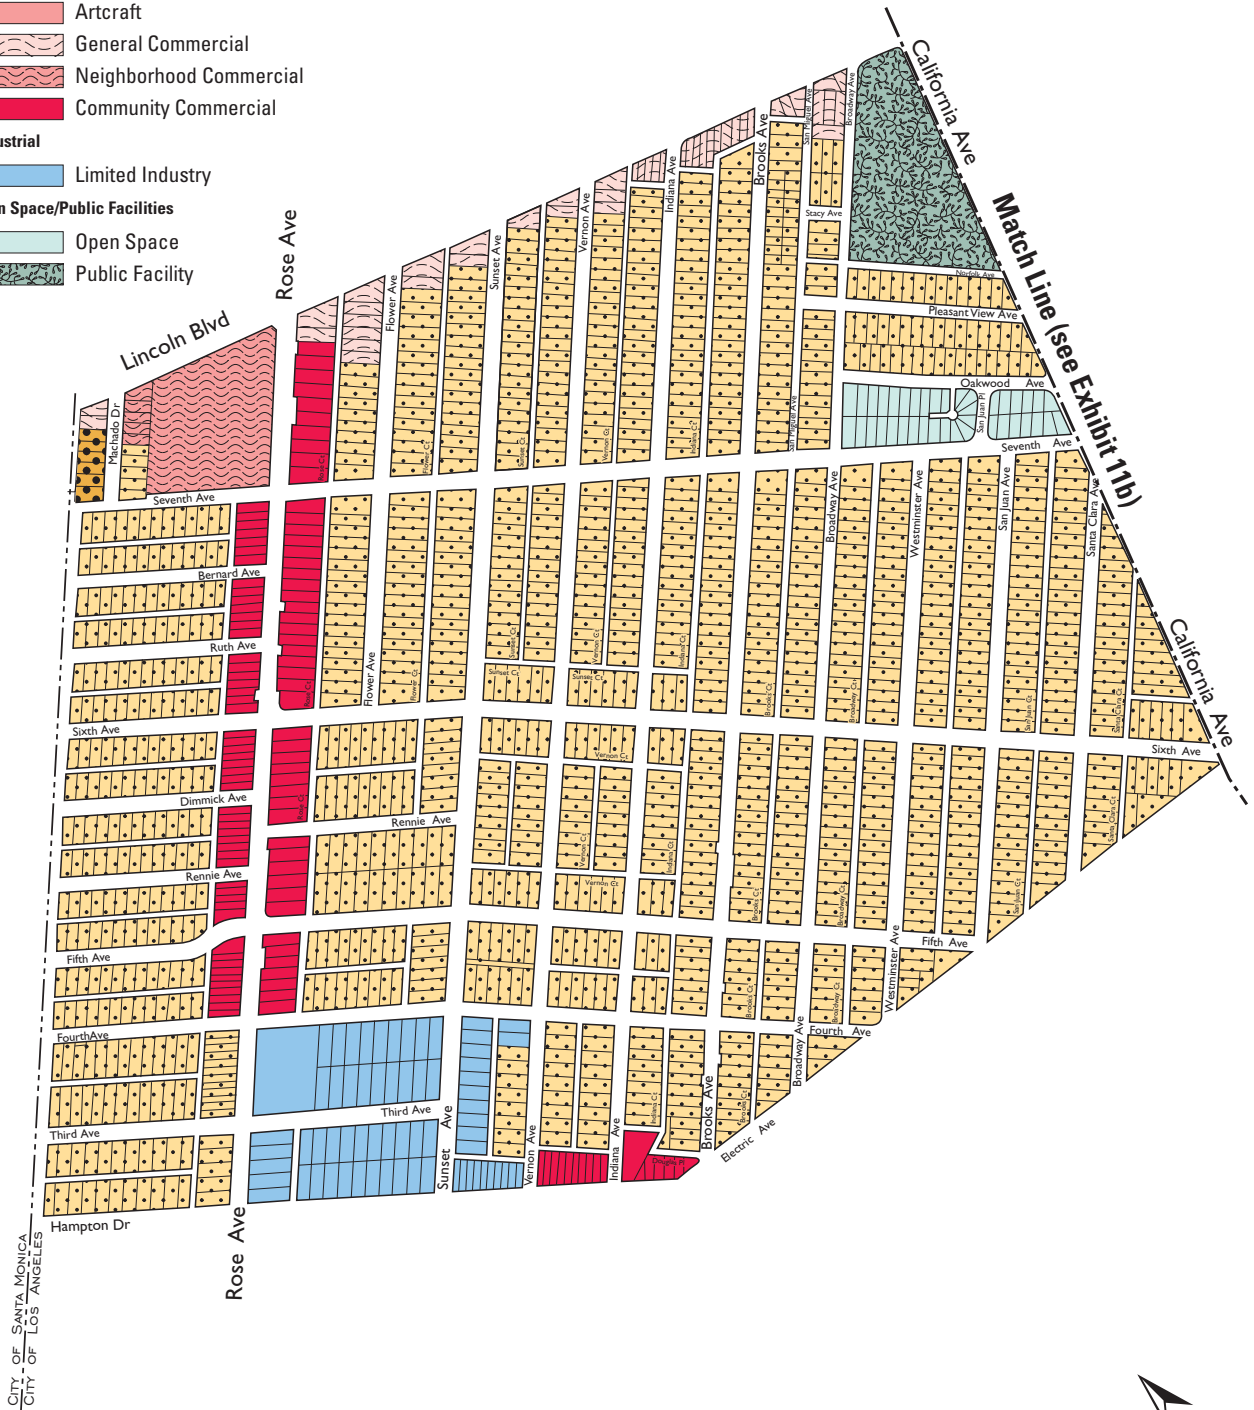

**Exhibit 9**  
**Land Use Plan (Map): Marina Peninsula • Silver Strand •**  
**Ballona Lagoon West • Ballona Lagoon (Grand Canal) East**

- Single Family Residential**
  - Low
  - Low Medium I
- Multiple Family Residential**
  - Low Medium I
  - Low Medium II
  - Medium
- Commercial**
  - Artcraft
  - General Commercial
  - Neighborhood Commercial
  - Community Commercial
- Industrial**
  - Limited Industry
- Open Space/Public Facilities**
  - Open Space
  - Public Facility

**Exhibit 10a**  
**Land Use Plan (Map): North Venice • Venice Canals**

**Exhibit 10b**  
**Land Use Plan (Map): North Venice • Venice Canals**

- Single Family Residential**
  - Low
  - Low Medium I
- Multiple Family Residential**
  - Low Medium I
  - Low Medium II
  - Medium
- Commercial**
  - Artcraft
  - General Commercial
  - Neighborhood Commercial
  - Community Commercial
- Industrial**
  - Limited Industry
- Open Space/Public Facilities**
  - Open Space
  - Public Facility

**Exhibit 11a**  
**Land Use Plan (Map): Oakwood • Milwood • Southeast Venice**

**Exhibit 11b**  
**Land Use Plan (Map): Oakwood • Milwood • Southeast Venice**

**Exhibit 12**  
**Land Use Plan (Map): Oxford Triangle**