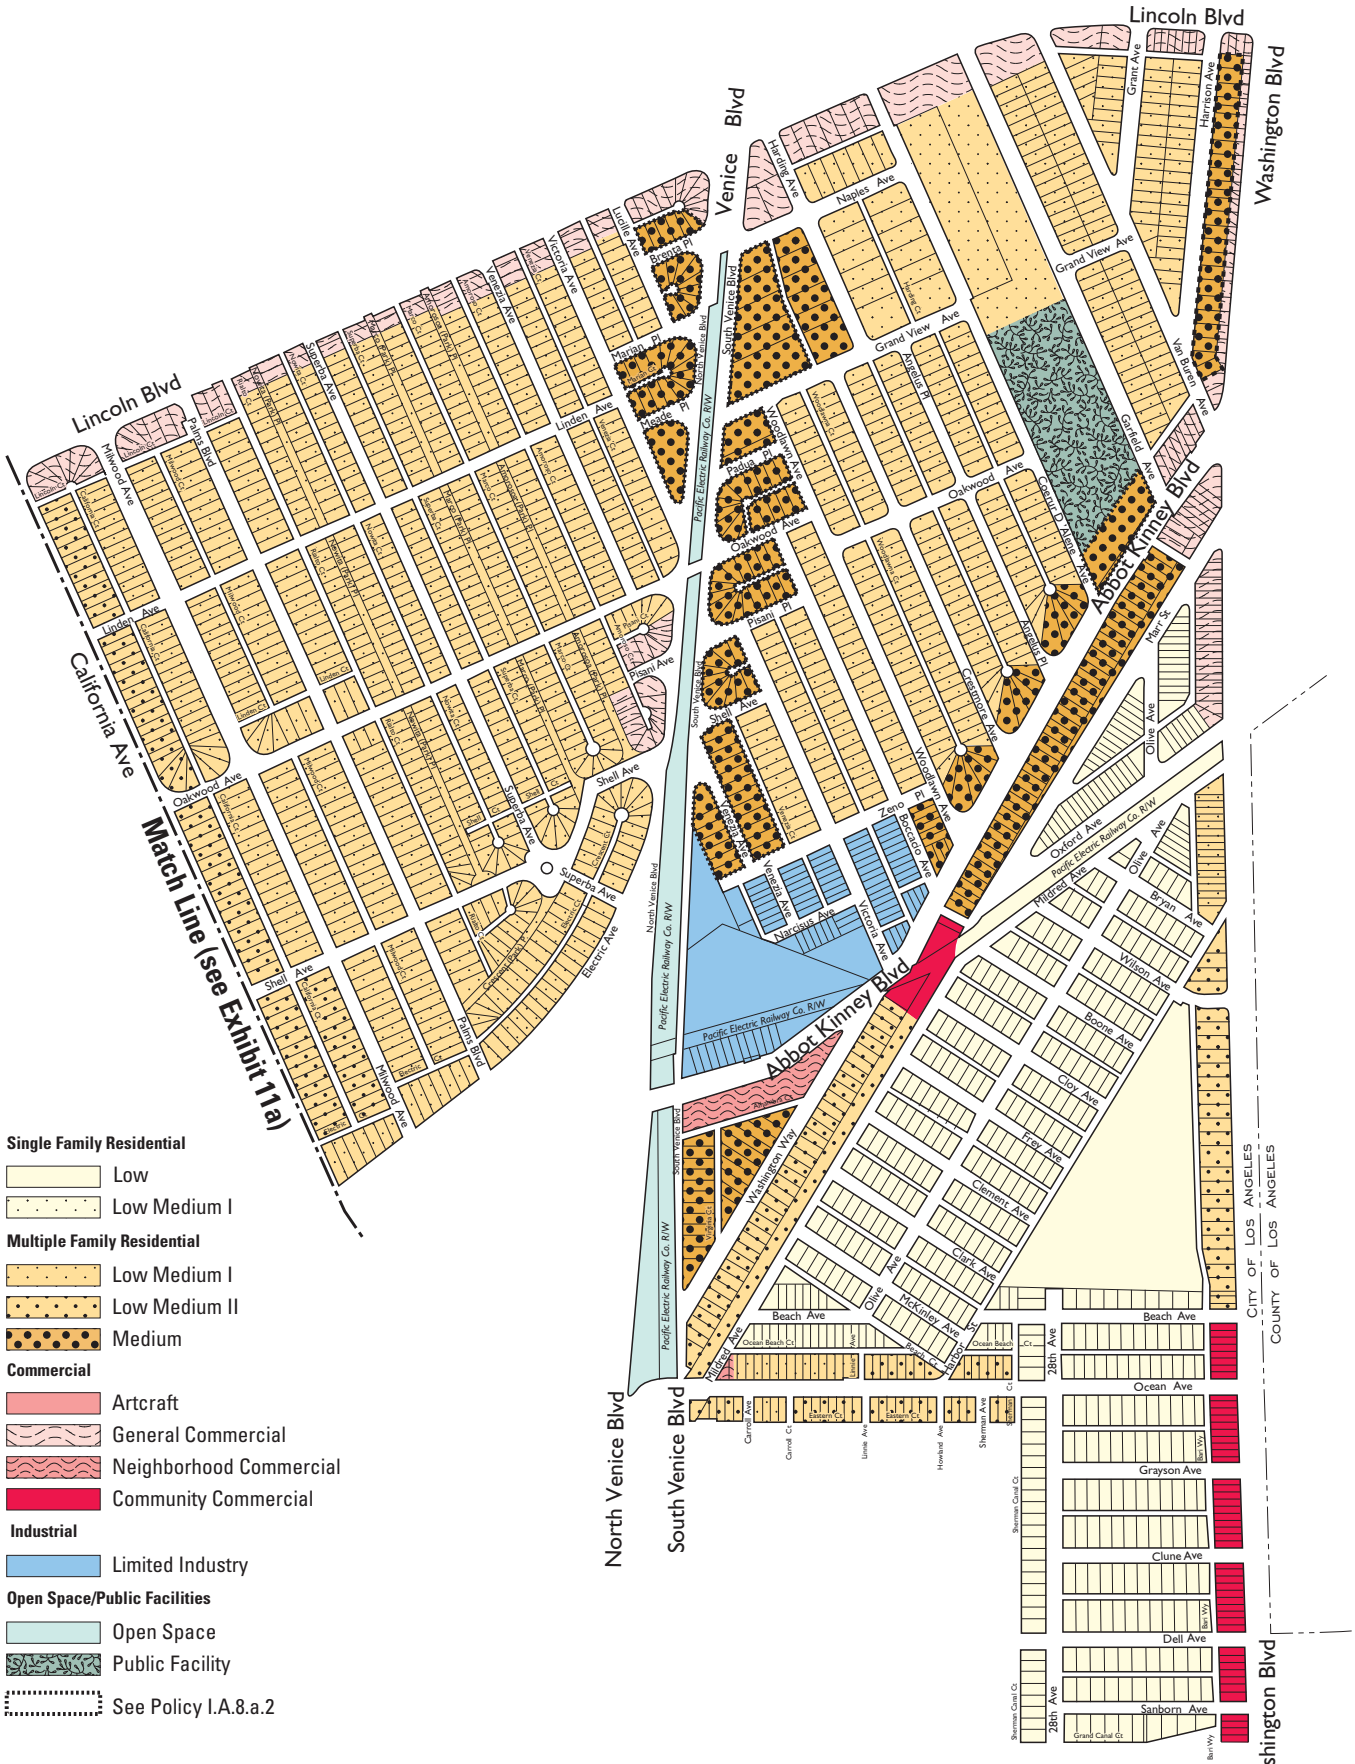

**Exhibit 9**  
**Land Use Plan (Map): Marina Peninsula • Silver Strand •**  
**Ballona Lagoon West • Ballona Lagoon (Grand Canal) East**

- Single Family Residential**
  - Low
  - Low Medium I
- Multiple Family Residential**
  - Low Medium I
  - Low Medium II
  - Medium
- Commercial**
  - Artcraft
  - General Commercial
  - Neighborhood Commercial
  - Community Commercial
- Industrial**
  - Limited Industry
- Open Space/Public Facilities**
  - Open Space
  - Public Facility

**Exhibit 10a**  
**Land Use Plan (Map): North Venice • Venice Canals**

**Exhibit 10b**  
**Land Use Plan (Map): North Venice • Venice Canals**

- Single Family Residential**
  - Low
  - Low Medium I
- Multiple Family Residential**
  - Low Medium I
  - Low Medium II
  - Medium
- Commercial**
  - Artcraft
  - General Commercial
  - Neighborhood Commercial
  - Community Commercial
- Industrial**
  - Limited Industry
- Open Space/Public Facilities**
  - Open Space
  - Public Facility

**Exhibit 11a**  
**Land Use Plan (Map): Oakwood • Milwood • Southeast Venice**

**Exhibit 11b**  
**Land Use Plan (Map): Oakwood • Milwood • Southeast Venice**

**Exhibit 12**  
**Land Use Plan (Map): Oxford Triangle**