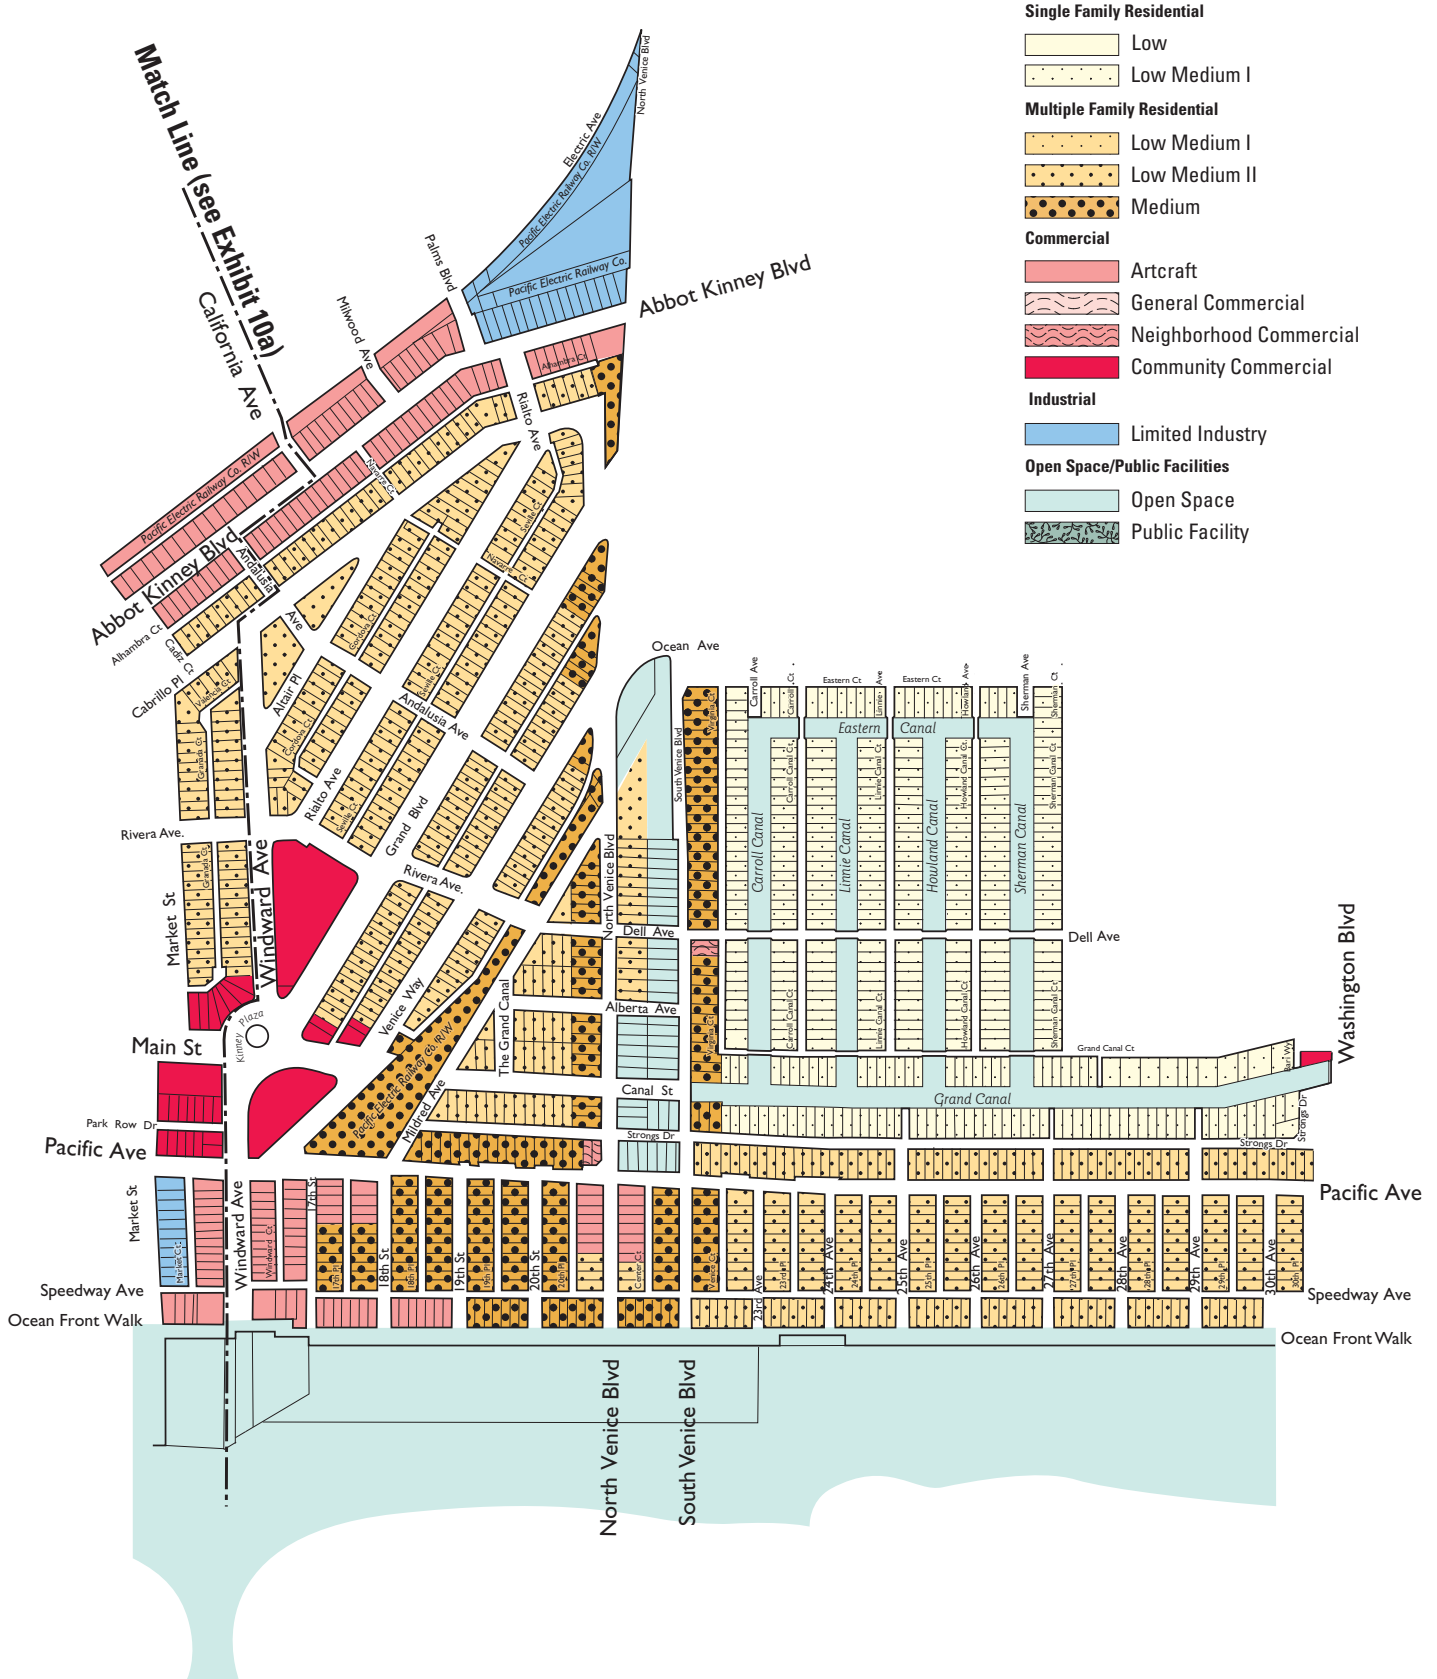

**Exhibit 9**  
**Land Use Plan (Map): Marina Peninsula • Silver Strand •**  
**Ballona Lagoon West • Ballona Lagoon (Grand Canal) East**

- Single Family Residential**
  - Low
  - Low Medium I
- Multiple Family Residential**
  - Low Medium I
  - Low Medium II
  - Medium
- Commercial**
  - Artcraft
  - General Commercial
  - Neighborhood Commercial
  - Community Commercial
- Industrial**
  - Limited Industry
- Open Space/Public Facilities**
  - Open Space
  - Public Facility

**Exhibit 10a**  
**Land Use Plan (Map): North Venice • Venice Canals**

**Exhibit 10b**  
**Land Use Plan (Map): North Venice • Venice Canals**

- Single Family Residential**
  - Low
  - Low Medium I
- Multiple Family Residential**
  - Low Medium I
  - Low Medium II
  - Medium
- Commercial**
  - Artcraft
  - General Commercial
  - Neighborhood Commercial
  - Community Commercial
- Industrial**
  - Limited Industry
- Open Space/Public Facilities**
  - Open Space
  - Public Facility

**Exhibit 11a**  
**Land Use Plan (Map): Oakwood • Milwood • Southeast Venice**

**Exhibit 11b**  
**Land Use Plan (Map): Oakwood • Milwood • Southeast Venice**

**Exhibit 12**  
**Land Use Plan (Map): Oxford Triangle**