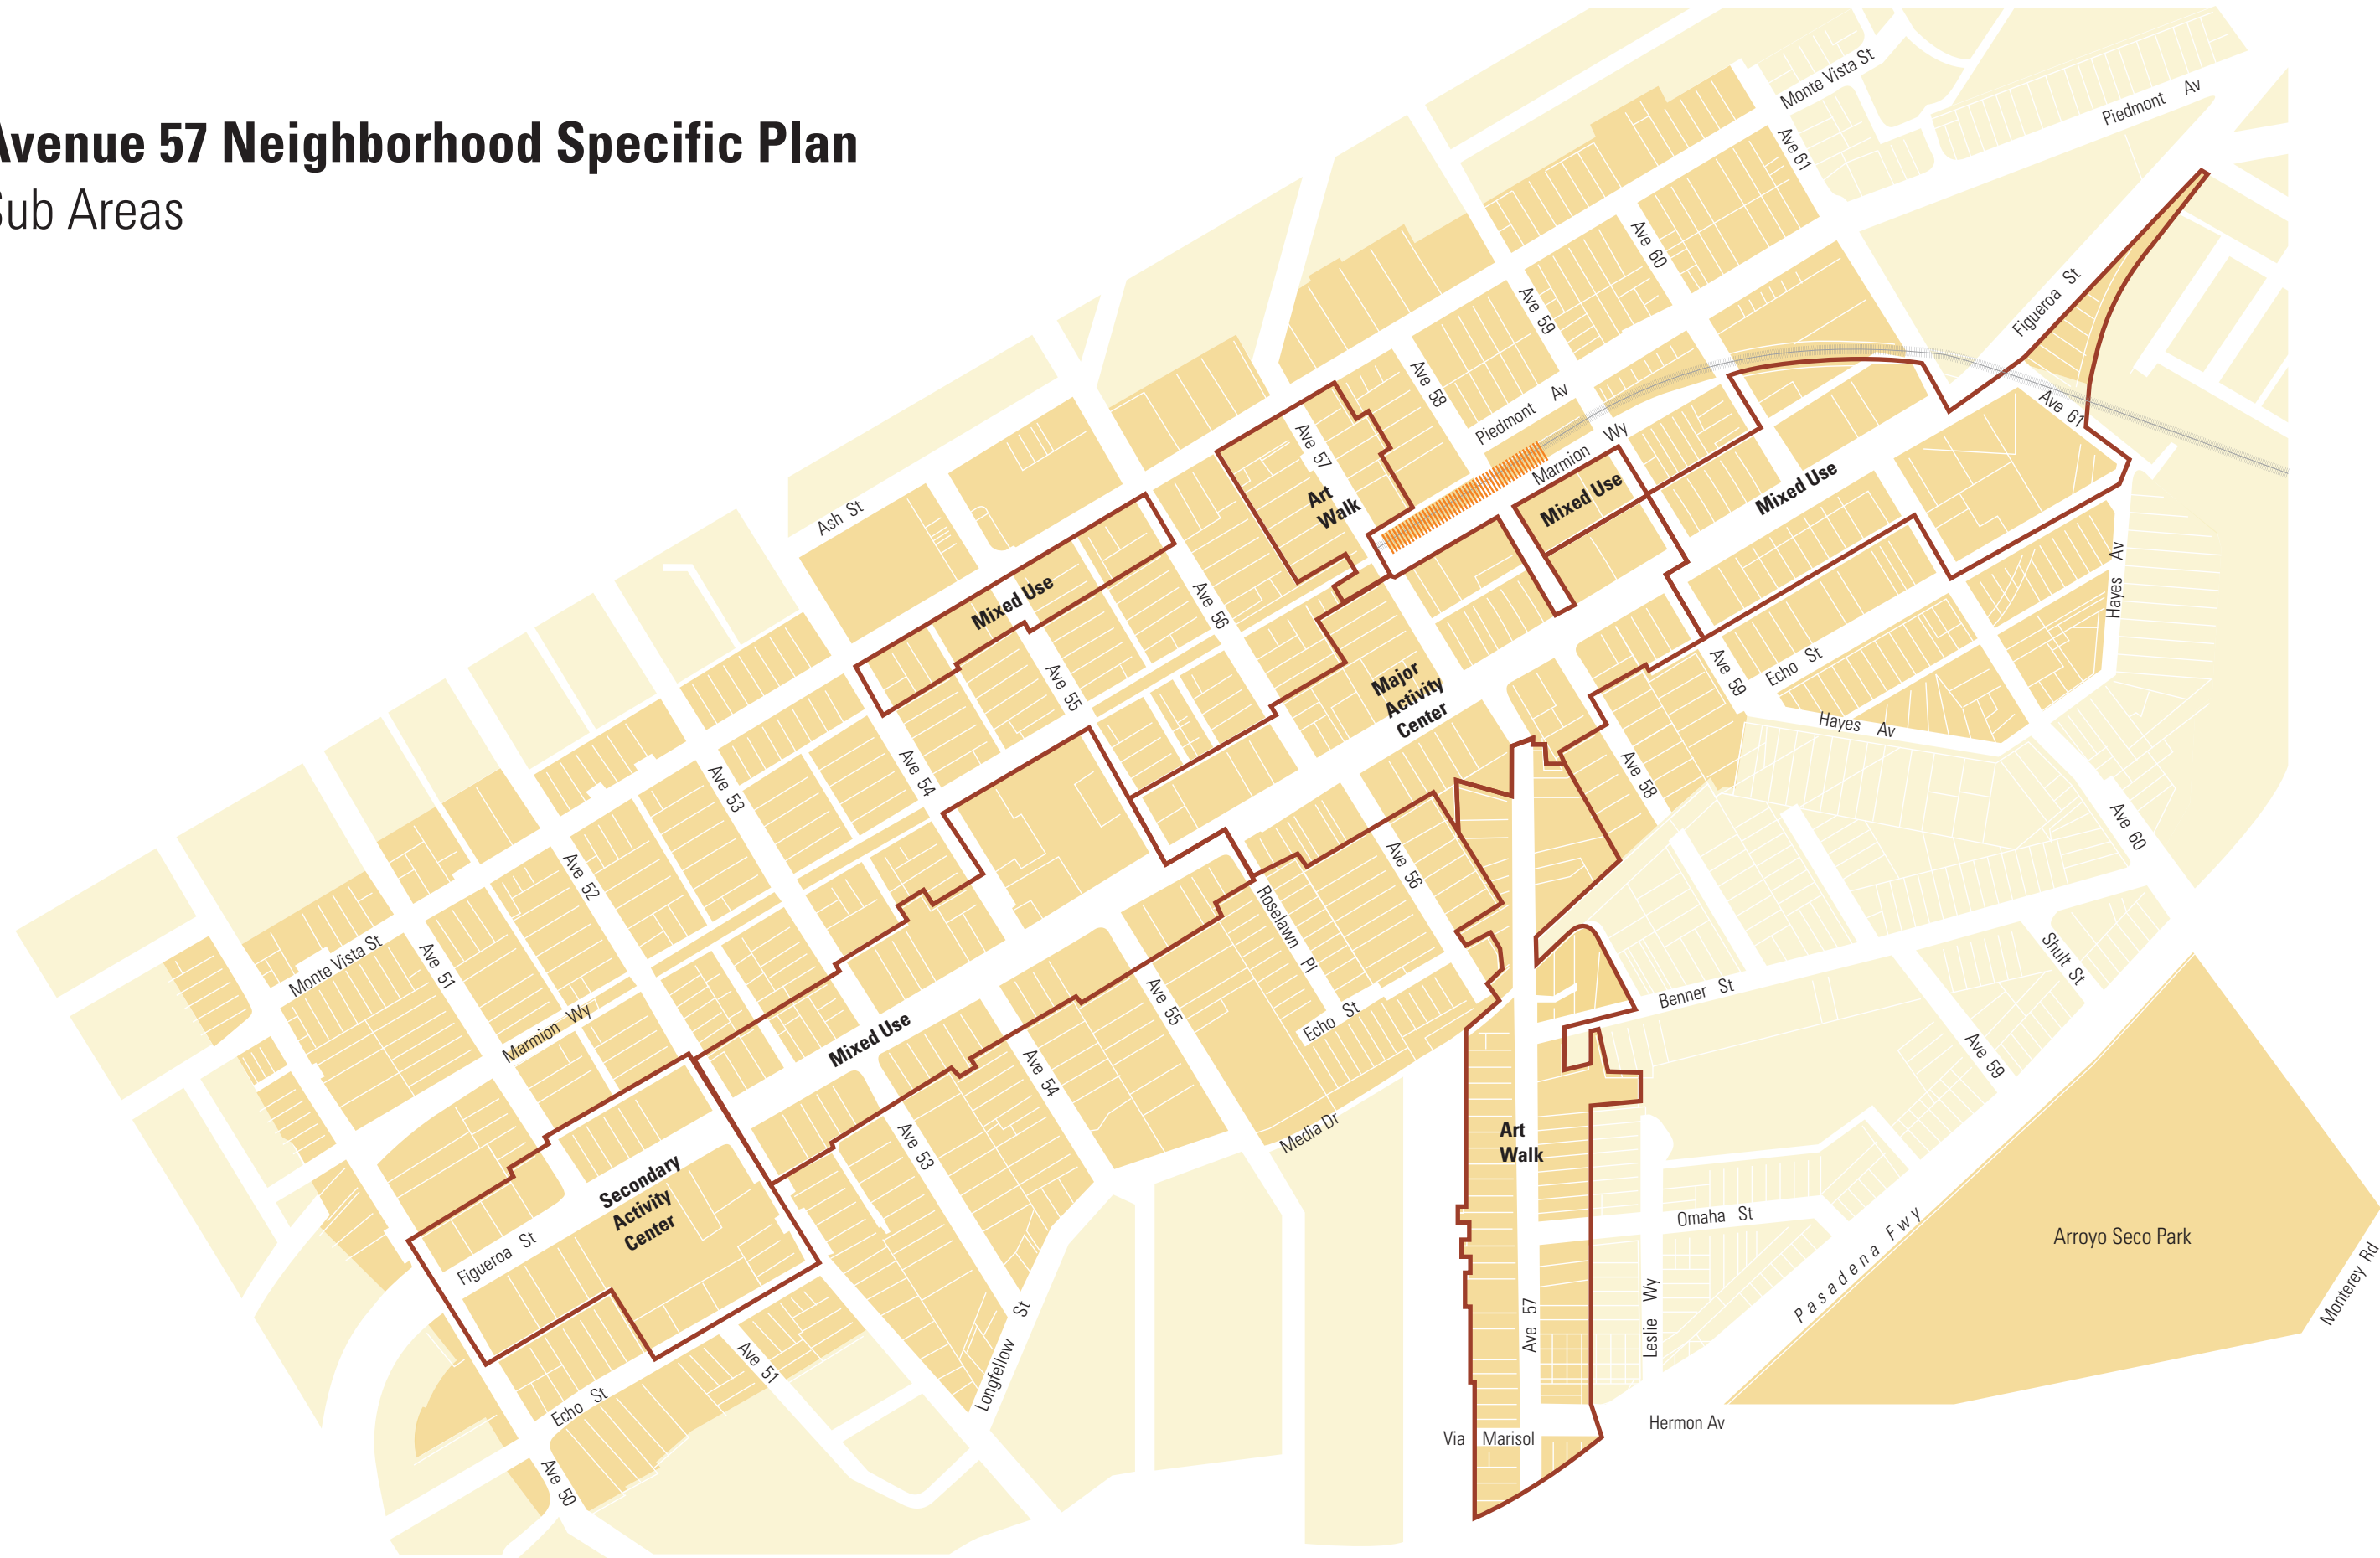

Avenue 57 Neighborhood Specific Plan

Specific Plan Area

Proposed Metro Gold Line Station

Avenue 57 Neighborhood Specific Plan

Sub Areas

Proposed Metro Gold Line Station