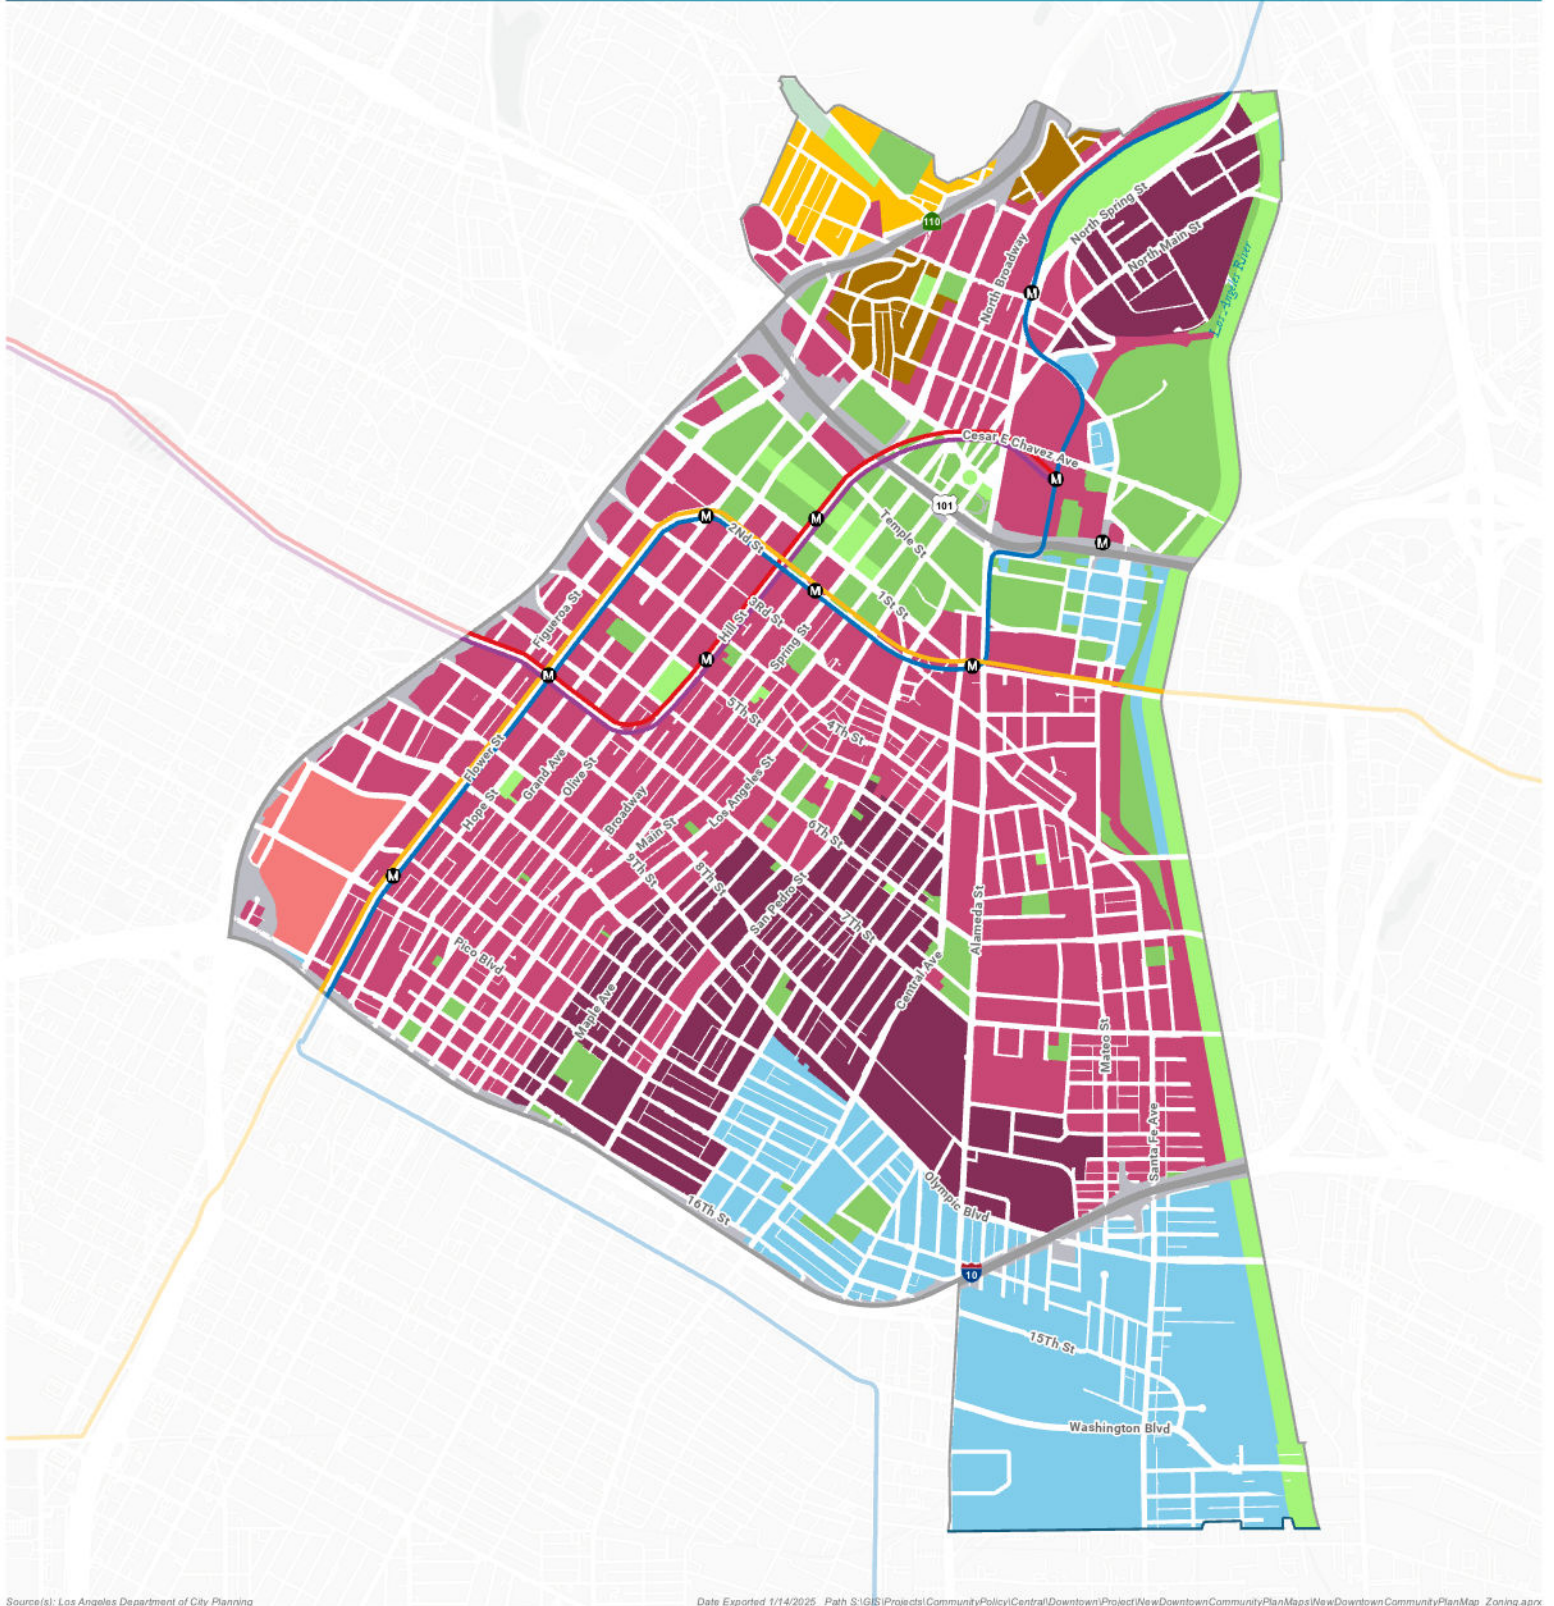

Generalized Zoning

Downtown Community Plan Area

Generalized Zoning

Agricultural	Commercial-Mixed	Public	Community Plan Boundary
Residential	Industrial-Mixed	Freeway	City Boundary
Residential-Mixed	Industrial		
Commercial	Open Space