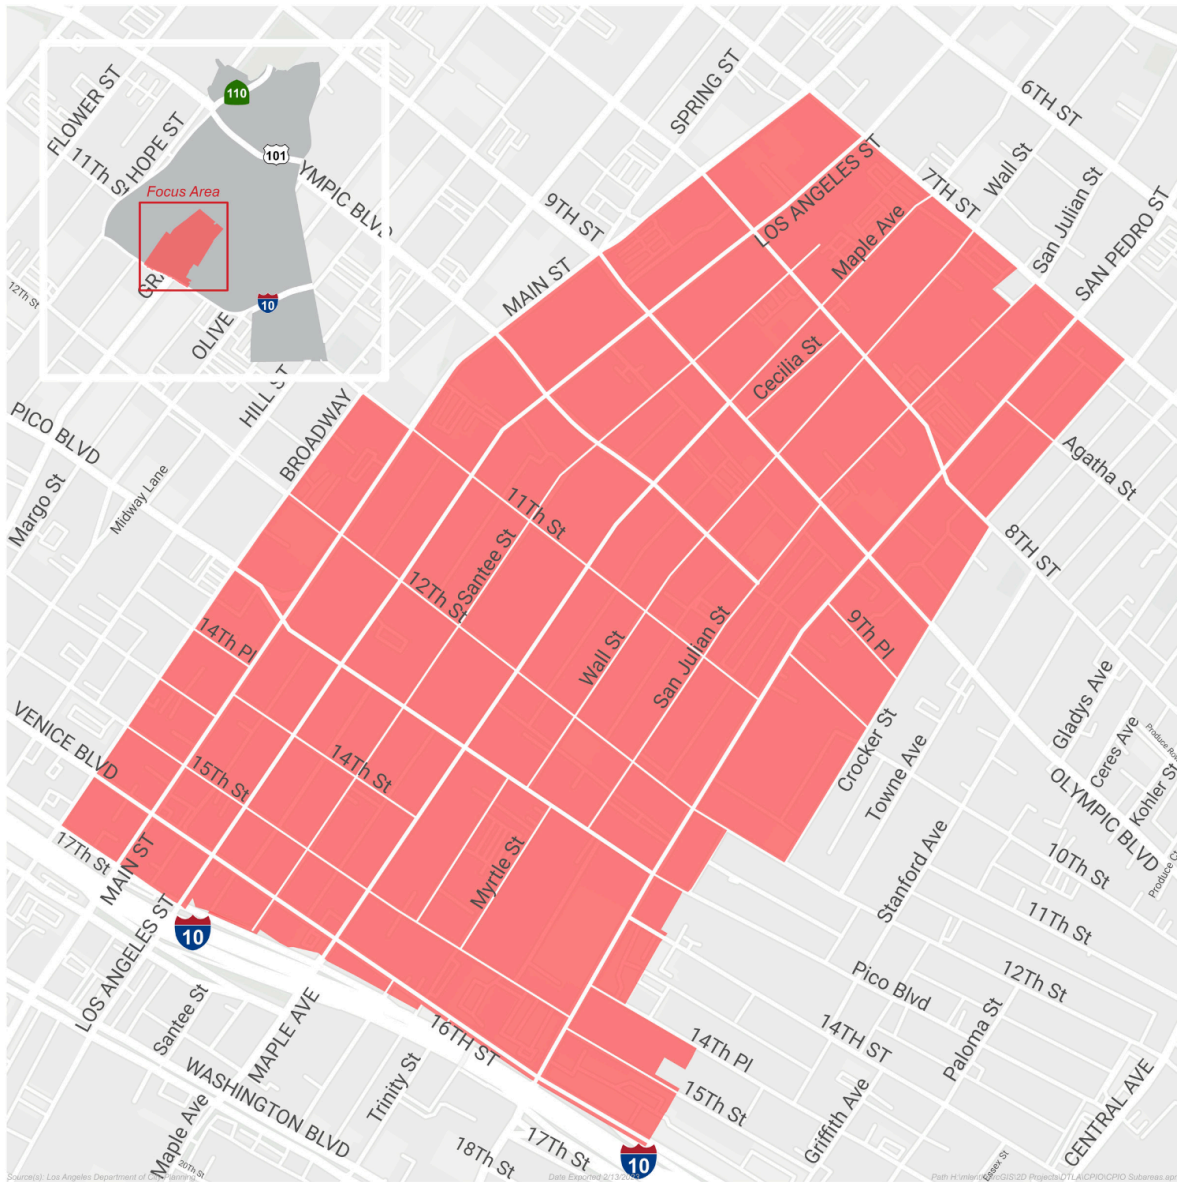

Downtown CPIO Subarea A.1: Fashion District Employment Incentive Area

-  Downtown Community Plan Area
-  Subarea A.1