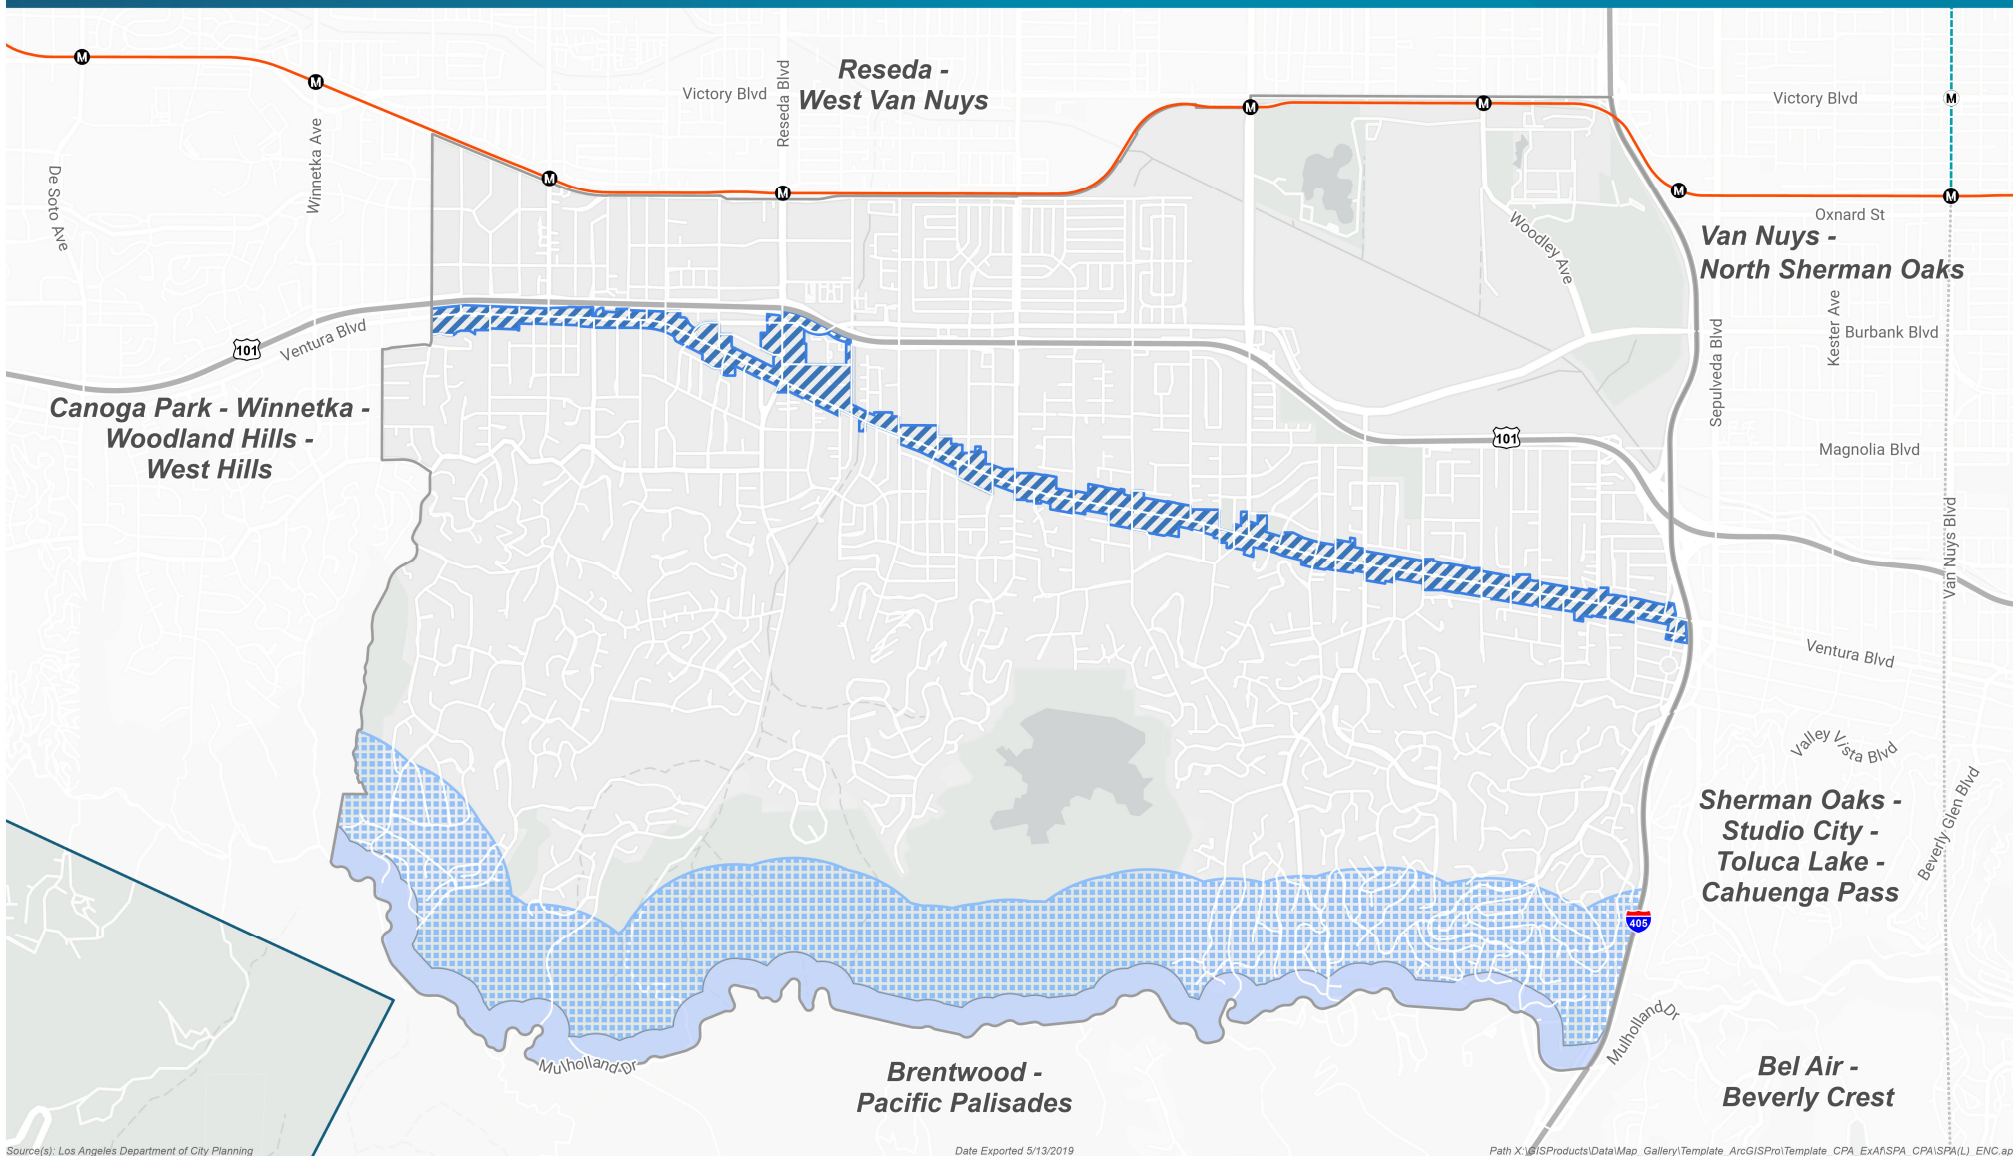

Specific Plan Areas

Encino - Tarzana Community Plan Area

- Mulholland Scenic Parkway (Inner Corridor)
- Mulholland Scenic Parkway (Outer Corridor)
- Ventura / Cahuenga Boulevard Corridor
- Community Plan Boundary
- City Boundary