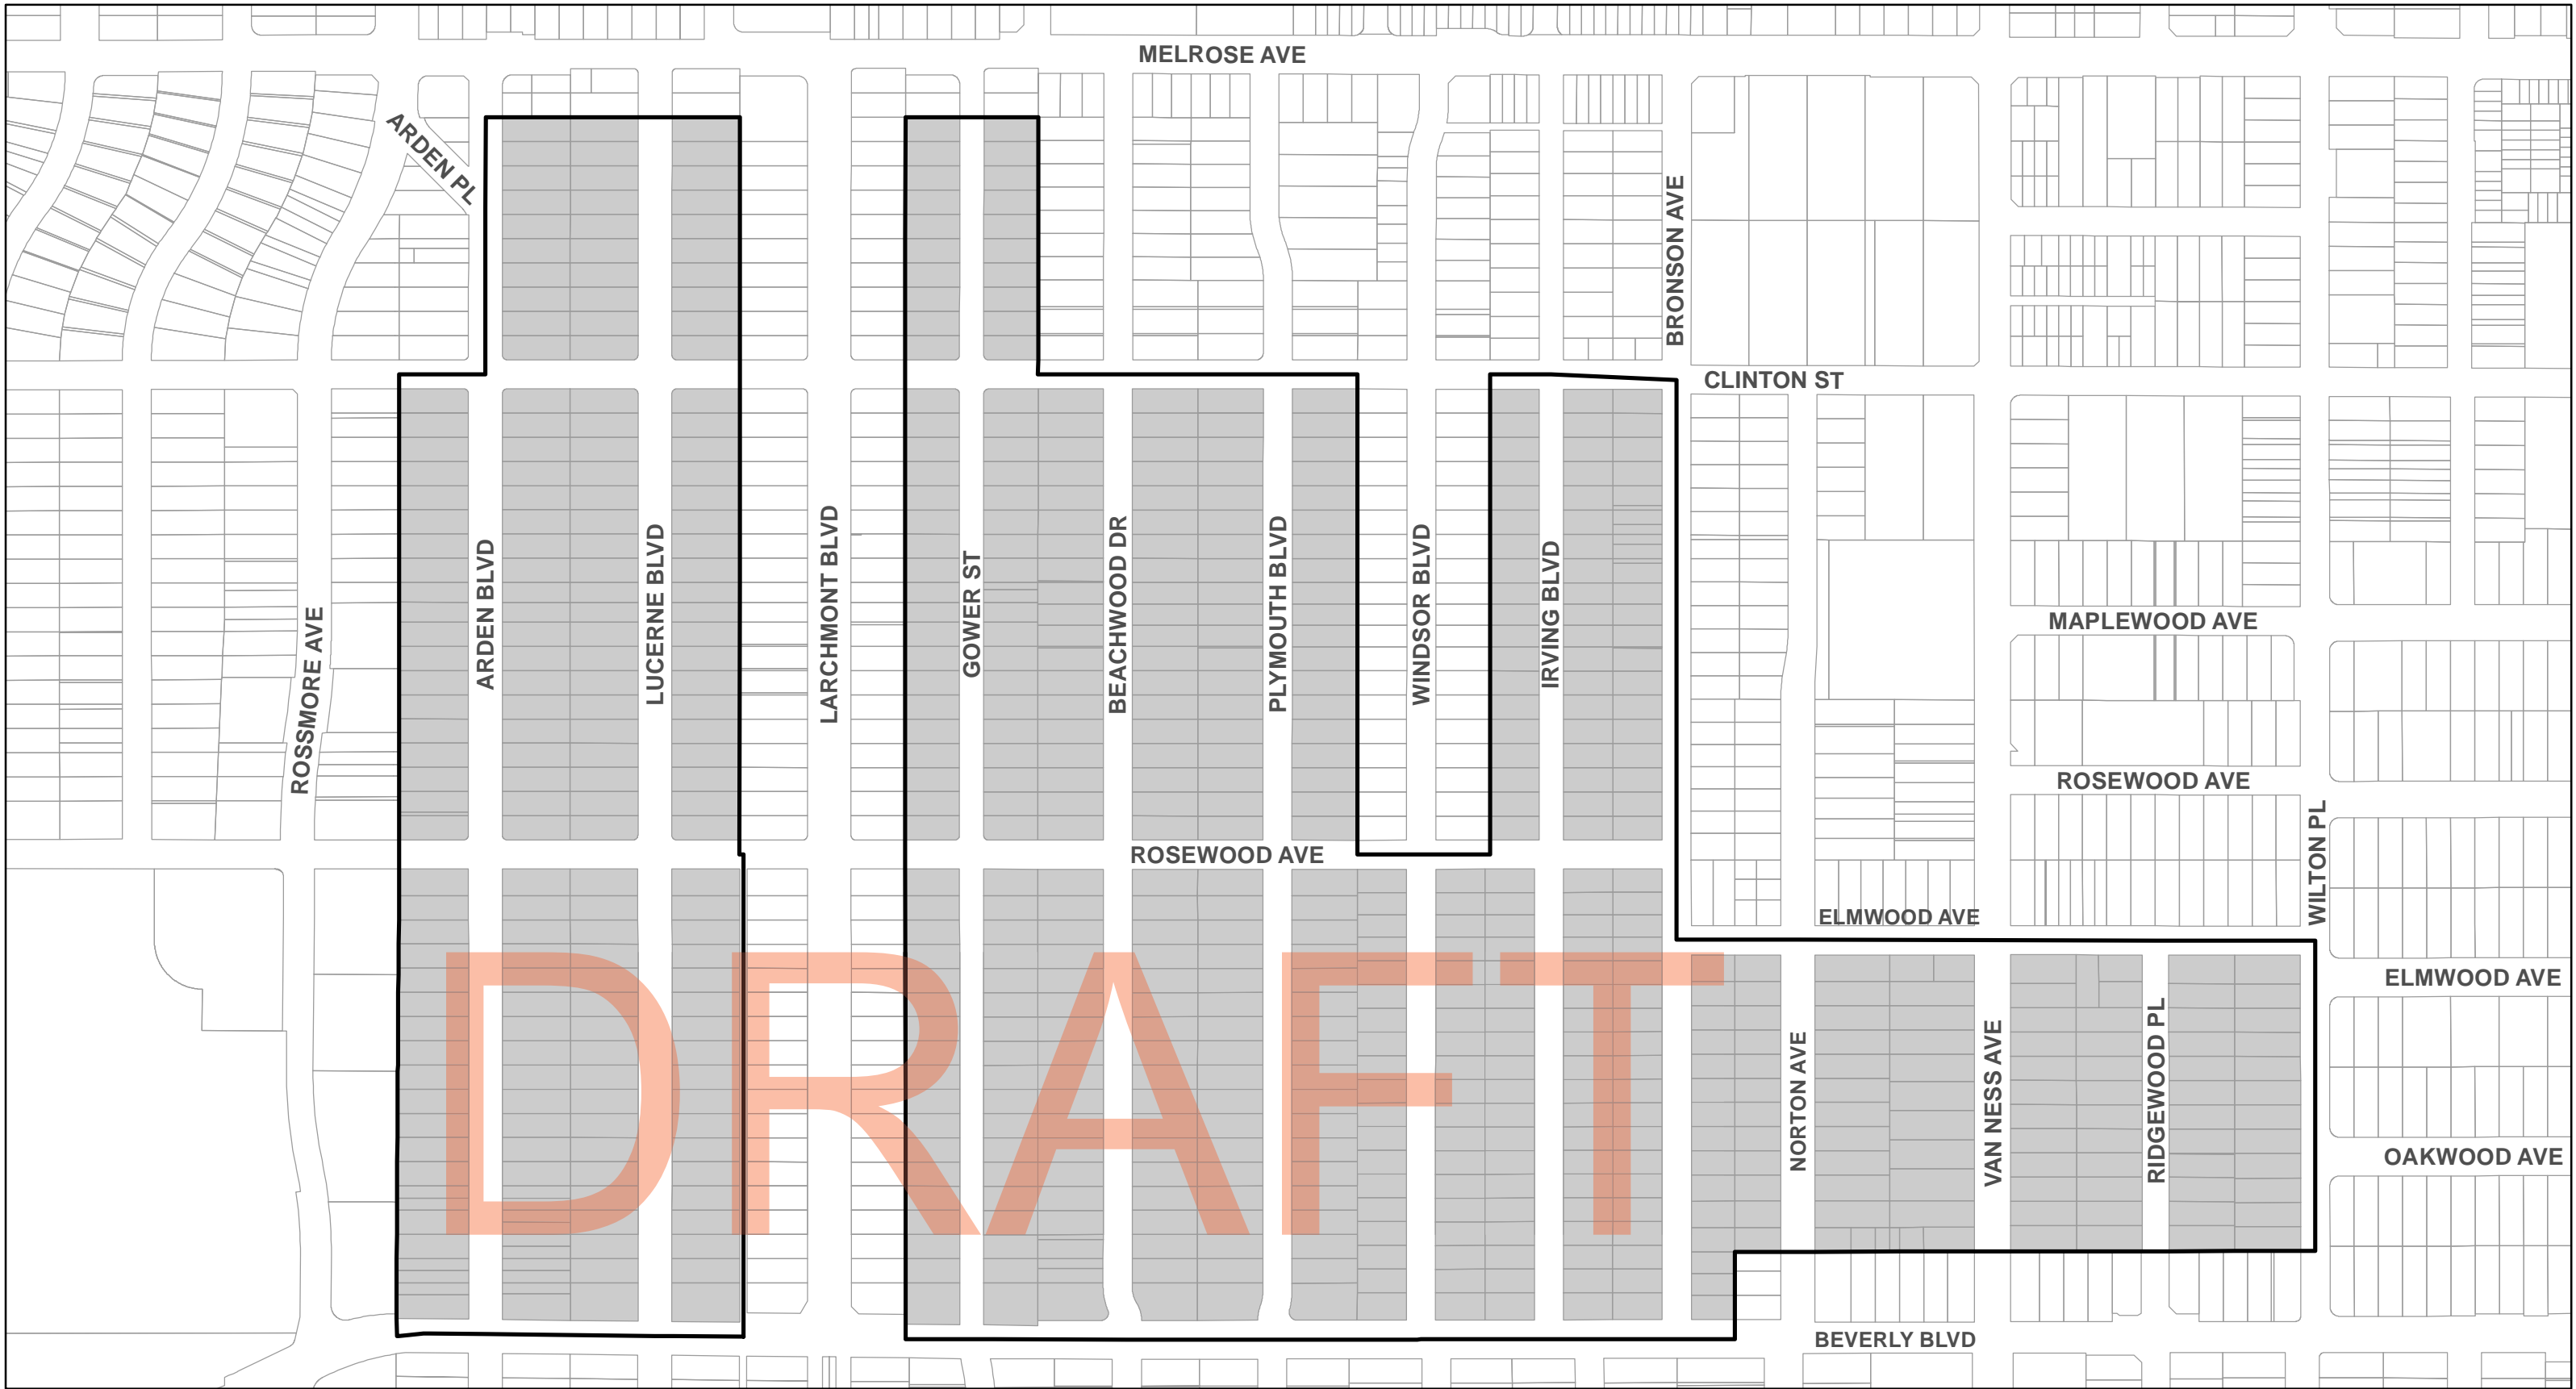

City of Los Angeles

La Brea Hancock Neighborhood Single Family Zones

■ Zone Change Area

City of Los Angeles

Larchmont Heights Single Family Zones

■ Zone Change Area

City of Los Angeles

DRAFT

Lower Council District 5 Single Family Zones

■ Zone Change Area

Data Source: Department of City Planning & Bureau of Engineering

Inner Council District 5

■ Zone Change Area

City of Los Angeles

Beverlywood Single Family Zones