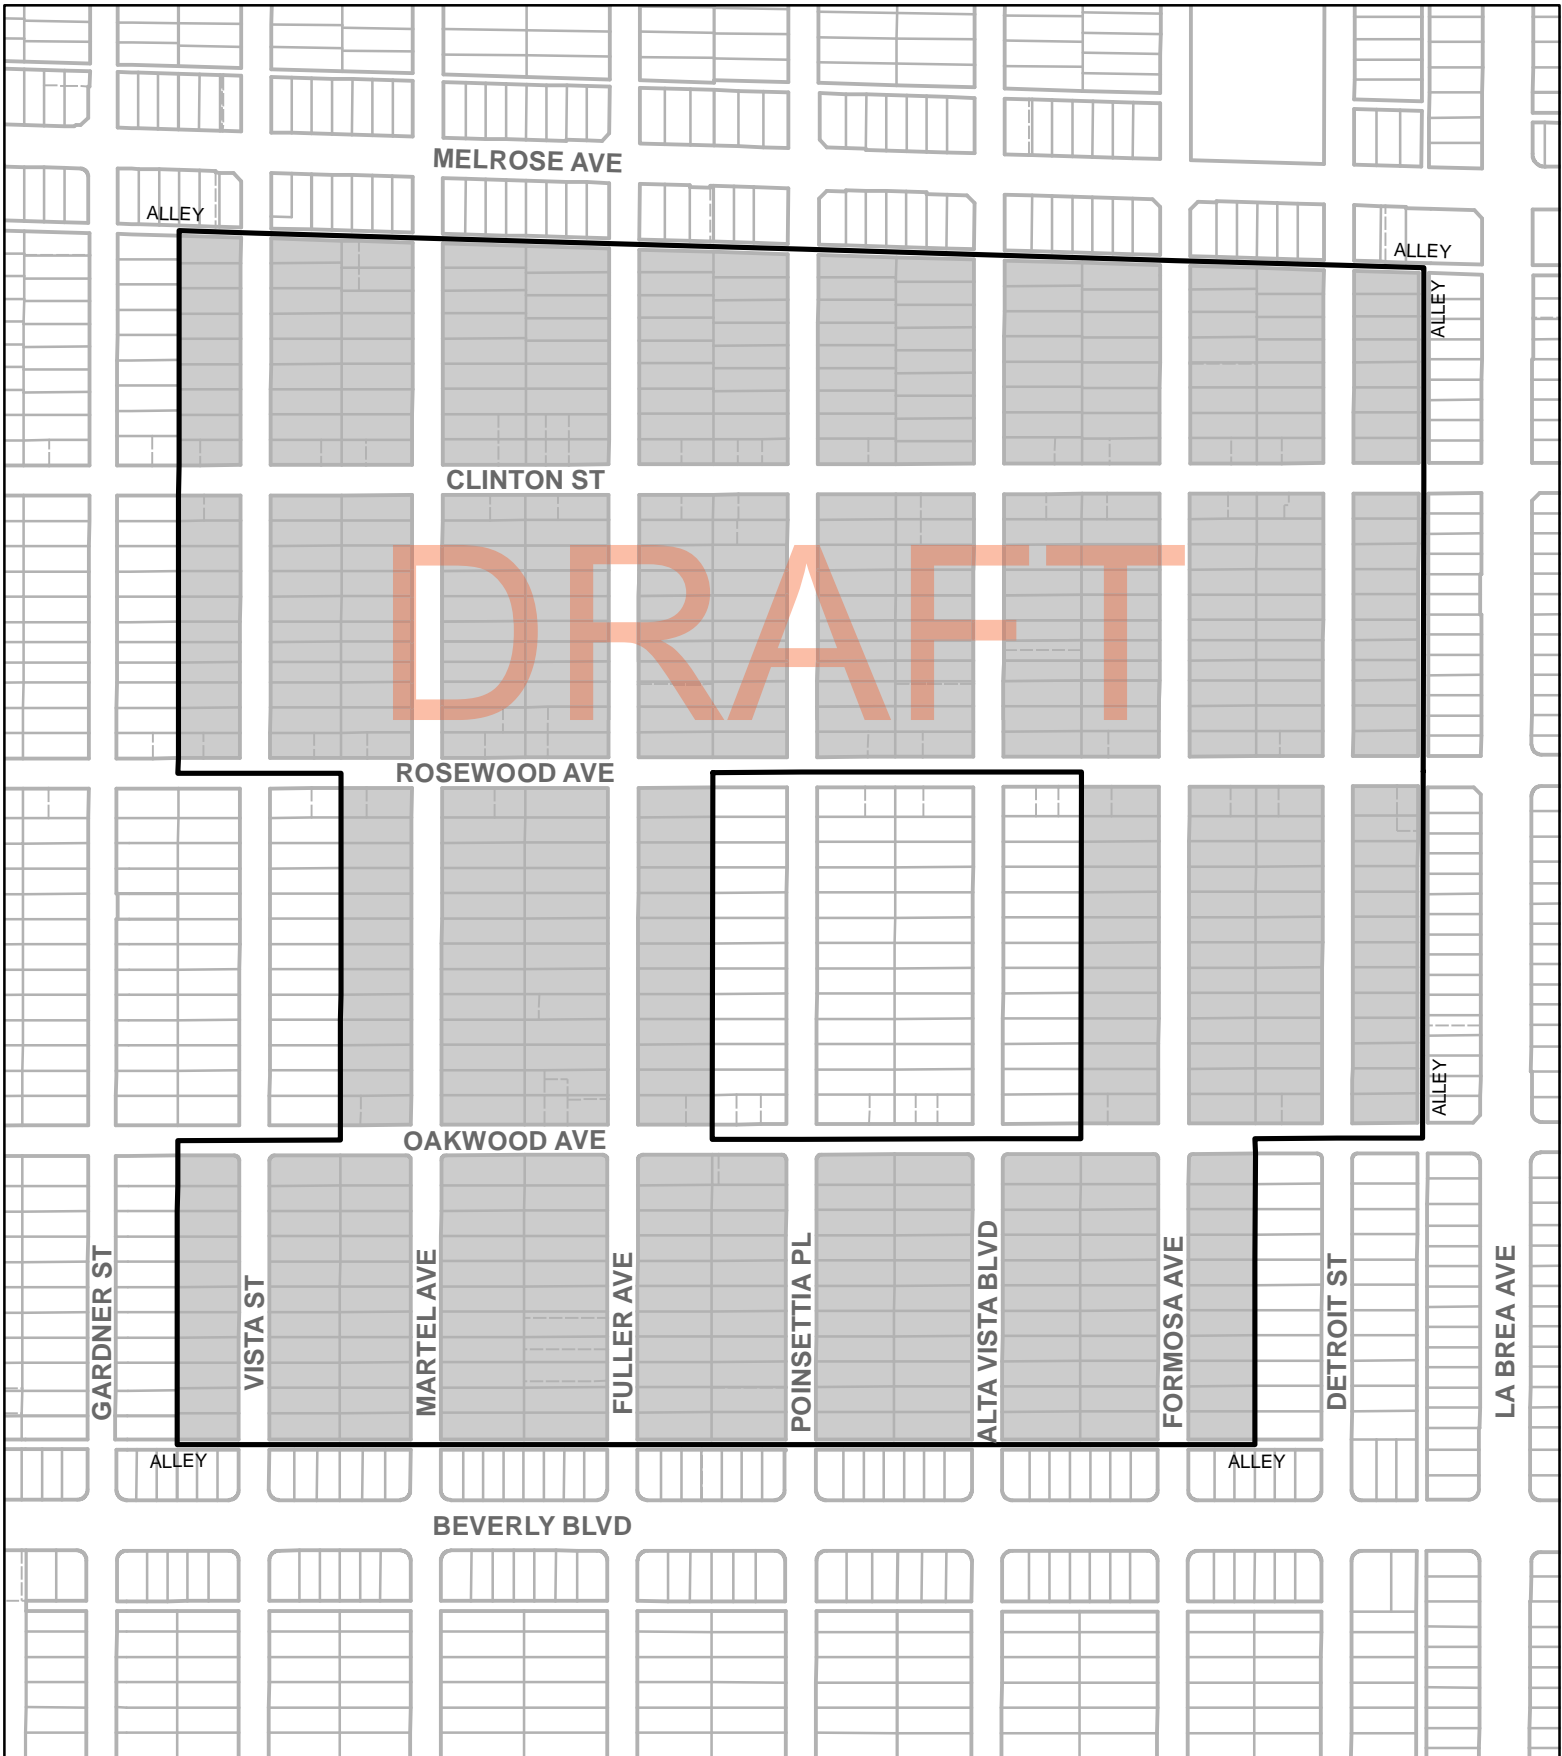

Fairfax Single Family Zones

Zone Change Area