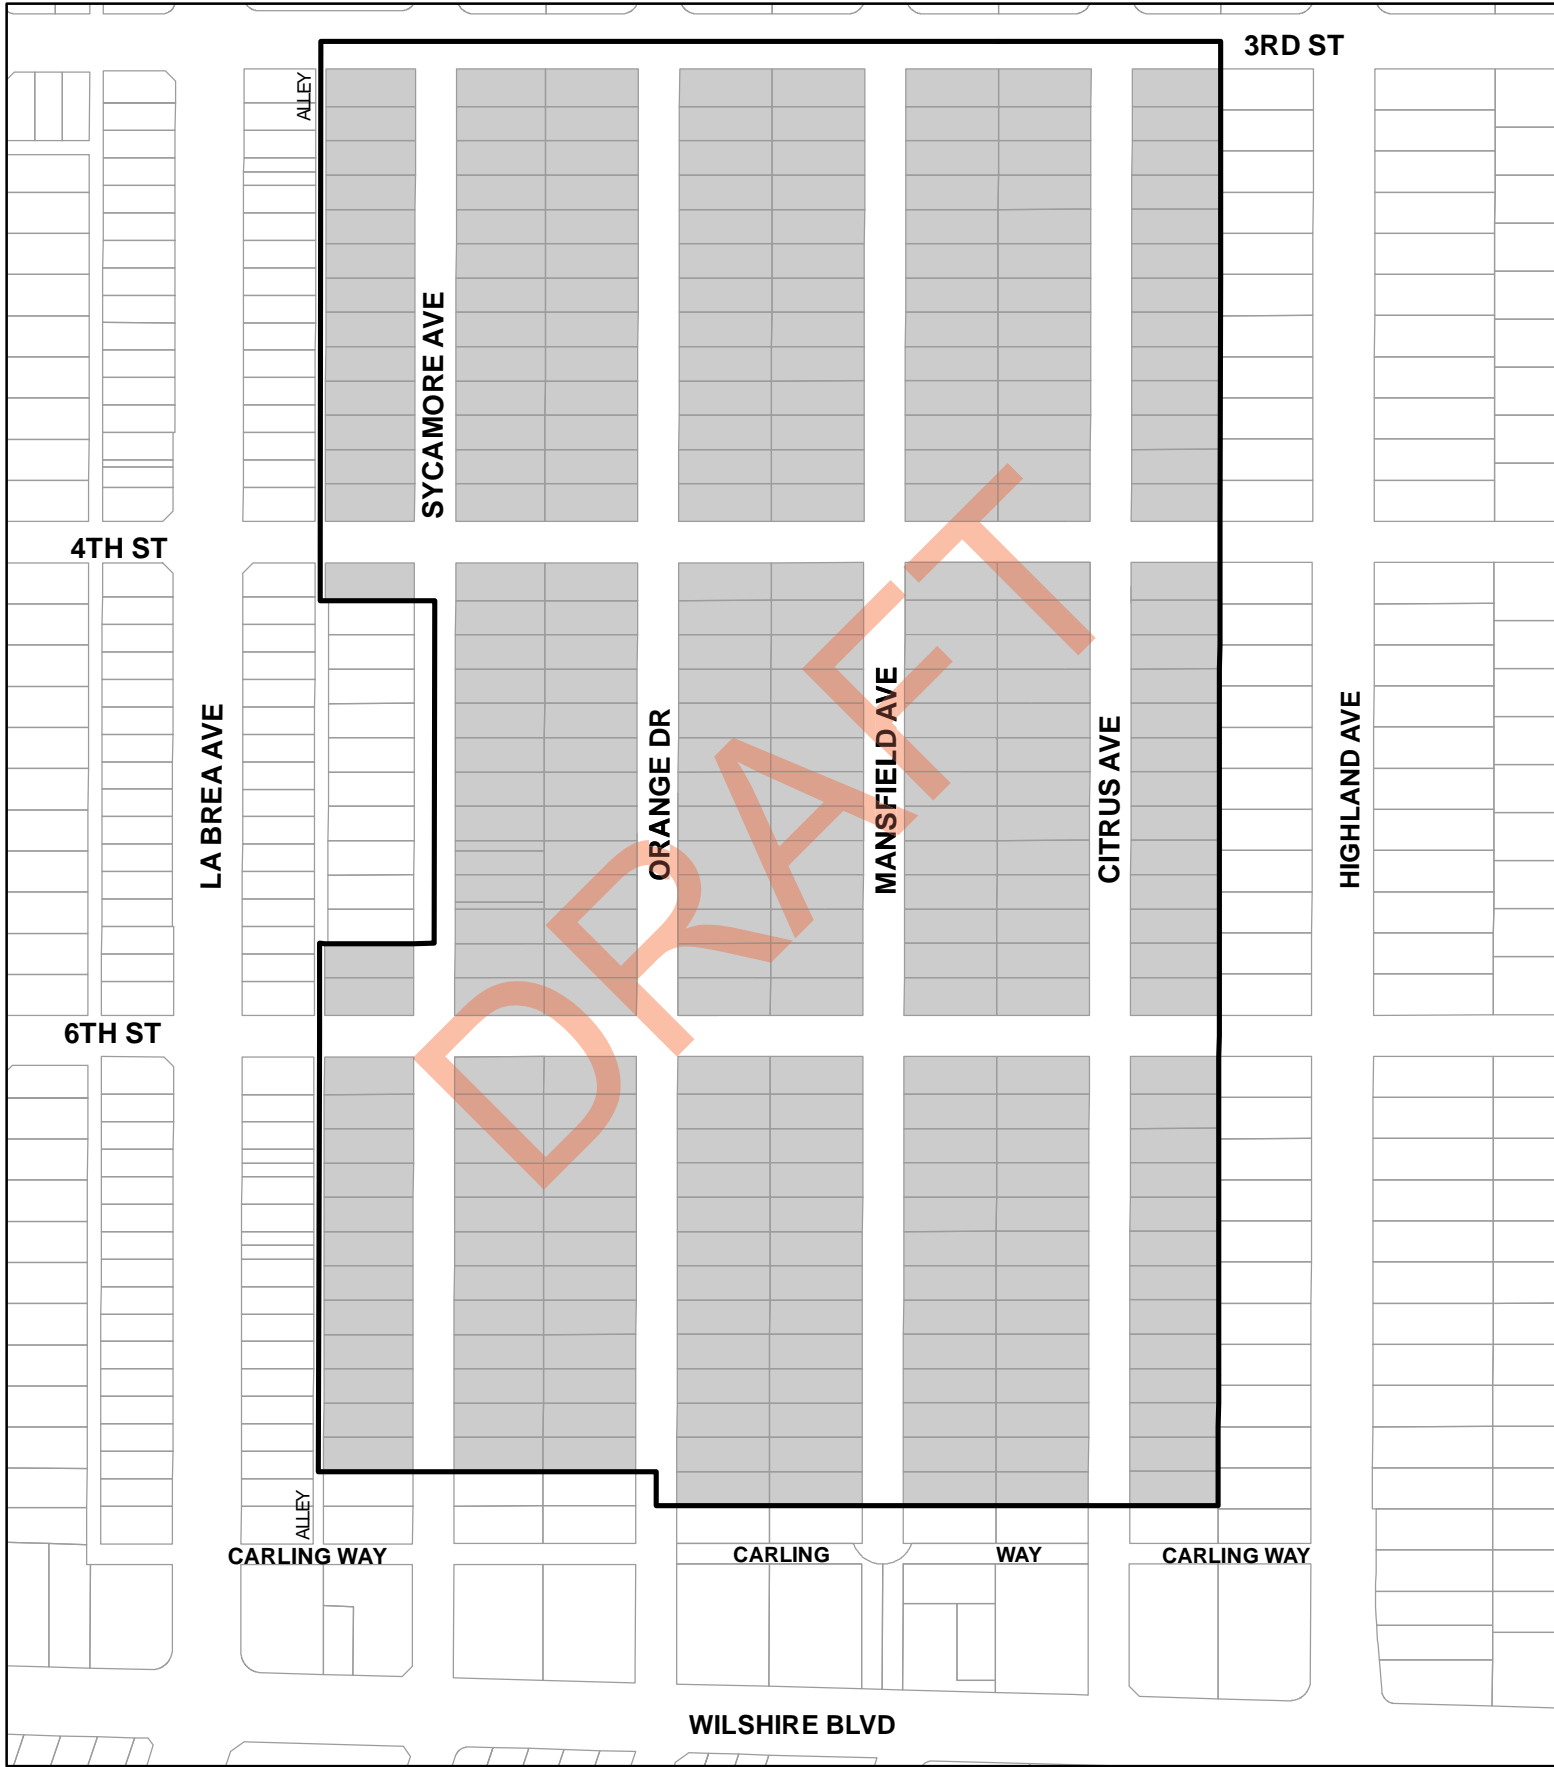

City of Los Angeles

La Brea Hancock Neighborhood Single Family Zones

■ Zone Change Area

City of Los Angeles

Larchmont Heights Single Family Zones

■ Zone Change Area

City of Los Angeles

DRAFT